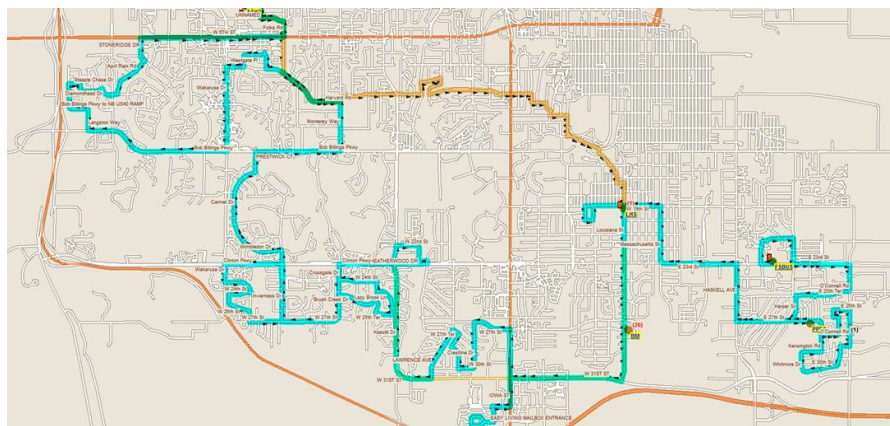

JOIN FIRST STUDENT AND LAWRENCE PUBLIC SCHOOLS FOR

First Student

*School Buses
On Parade!*

WEDNESDAY, MAY 20, 8:00 A.M.-9:40 A.M.
FIRST STUDENT BUS GARAGE TO
LAWRENCE HIGH SCHOOL ATTENDANCE AREA

CELEBRATE STUDENTS, STAFF, AND FAMILIES!
HONOR THE CLASS OF 2020!
MARK THE FINAL DAYS OF THE 2019-2020 SCHOOL YEAR!
SHOW YOUR SCHOOL SPIRIT!

WEDNESDAY, MAY 20, BUS PARADE ROUTES

- 8:00 a.m. First Student
 - 8:06 E 25th Ter @ Knox Dr
 - 8:06 1902 E 25th Terrace
 - 8:07 Harper St @ E 27th St
 - 8:09 Kensington Rd @ E 28th St
 - 8:10 E 26th Ter @ Collete Dr
 - 8:10 E 1600 Rd @ E 26th St
 - 8:11 E 29th St @ Bishop St
 - 8:11 Bishop St @ Prairie Ter
 - 8:13 Whitmore Dr @ Whitmore Ct
 - 8:13 E 29th St @ Kensington Rd
 - 8:15 E 27th St @ Rawhide Ln
 - 8:33 Easy Living Mhp Mailboxes
 - 8:40 W 27th St @ Crestline Dr
 - 8:40 Crestline Dr @ Crestline Pl
 - 8:41 W 30th St @ Harrison Ave
 - 8:42 Pebble Ln @ W 27th Ter
 - 8:42 2732 Lawrence Ave
 - 8:43 Lawrence Ave @ W 30th St
 - 8:43 3100 Lawrence Avenue
 - 8:43 W 31st St @ Atchison Ave
 - 8:44 Kasold Dr @ Meadow Dr
 - 8:45 Kasold Dr @ W 26th St
 - 8:45 Kasold Dr @ W 24th Ter
 - 8:50 Brush Creek Dr @ Morningside Dr
 - 8:51 Brush Creek Dr @ Lazy Brook Ln
 - 8:52 Lazy Brook Ln @ W 25th Ter
 - 8:53 W 24th St @ Morningside Dr
 - 8:56 N 1350 Rd @ W 27th St
 - 8:59 Clinton Pkwy @ Wakarusa Dr
 - 8:59 W 24th St @ Via Linda Dr
- 9:00 W 24th St @ W 25th St
 - 9:01 W 26th St @ McCormick St
 - 9:04 Inverness Dr @ Wimbledon Dr
 - 9:05 Carmel Dr @ Turnberry Dr
 - 9:06 Carmel Dr @ Inverness Dr
 - 9:09 Monterey Way @ W 12th St
 - 9:17 Bob Billings Pkwy @ Langston Way
 - 9:18 Klein Dr @ Klein Ct
 - 9:19 Steeple Chase Dr @ Silver Rain Rd
 - 9:20 Diamondhead @ George Williams Way
 - 9:20 April Rain Rd @ Simple Ln
 - 9:40 Lawrence High