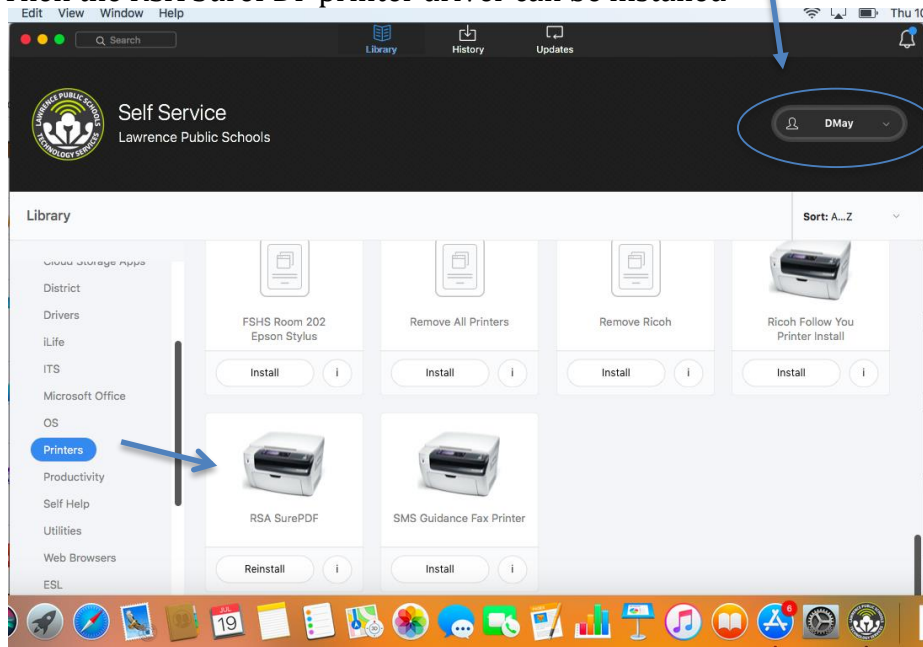

Printer install for Mac Print-to-PrintShop

Go to Launchpad
Self-Service
Then log in
You must log in
Select Printers

Then the RSA SurePDF printer driver can be installed

Install that and then you will have another printer in your dropdown box

Select that printer and it will convert your file to a PDF and place it in your Cart in the PrintShop website

Then you can configure your print job and place your order

OR

Another way to install the RSA SurePDF Print Driver