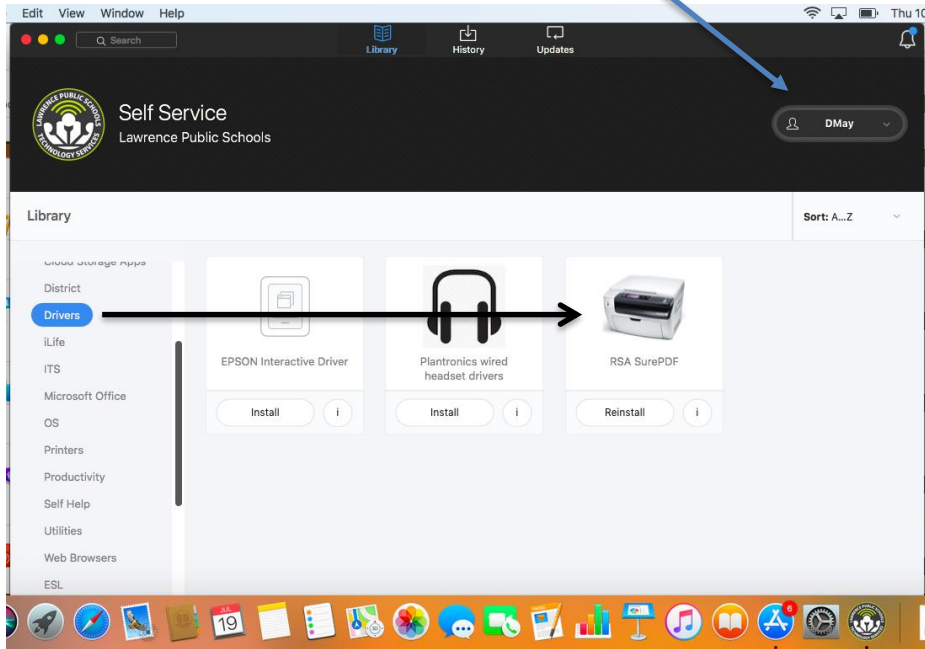

OR

Another way to install the RSA SurePDF Print Driver

You can select drivers from left side
And RSA SurePDF driver
You MUST LOGIN to see the driver

Install that and then you will have another printer in your dropdown box

Select that printer and it will convert your file to a PDF and place it in your Cart in the PrintShop website

Then you can configure your print job and place your order