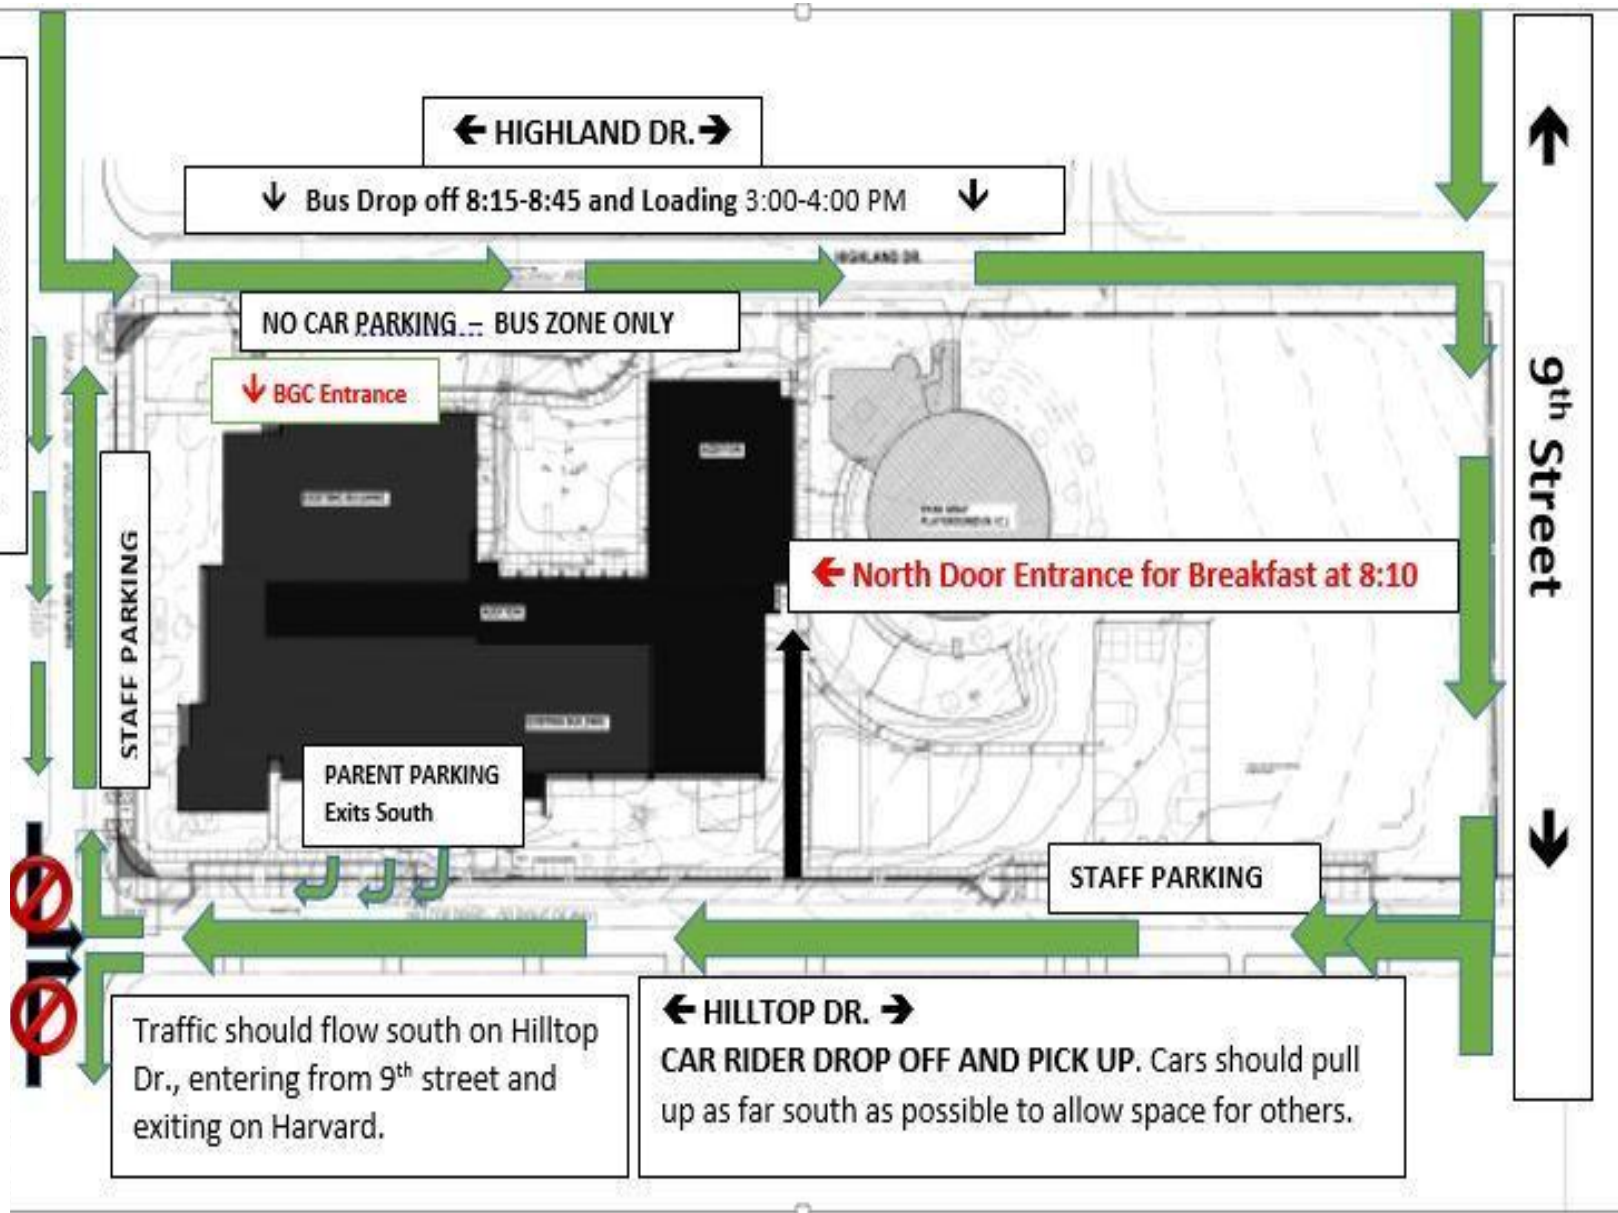

DO NOT ENTER Hilltop Drive from
Harvard During Dropoff and Pickup Times
(8:30-8:45) & (3:50-4:05)

Traffic should flow south on Hilltop Dr., entering from 9th street and exiting on Harvard.

← HILLTOP DR. →
CAR RIDER DROP OFF AND PICK UP. Cars should pull up as far south as possible to allow space for others.