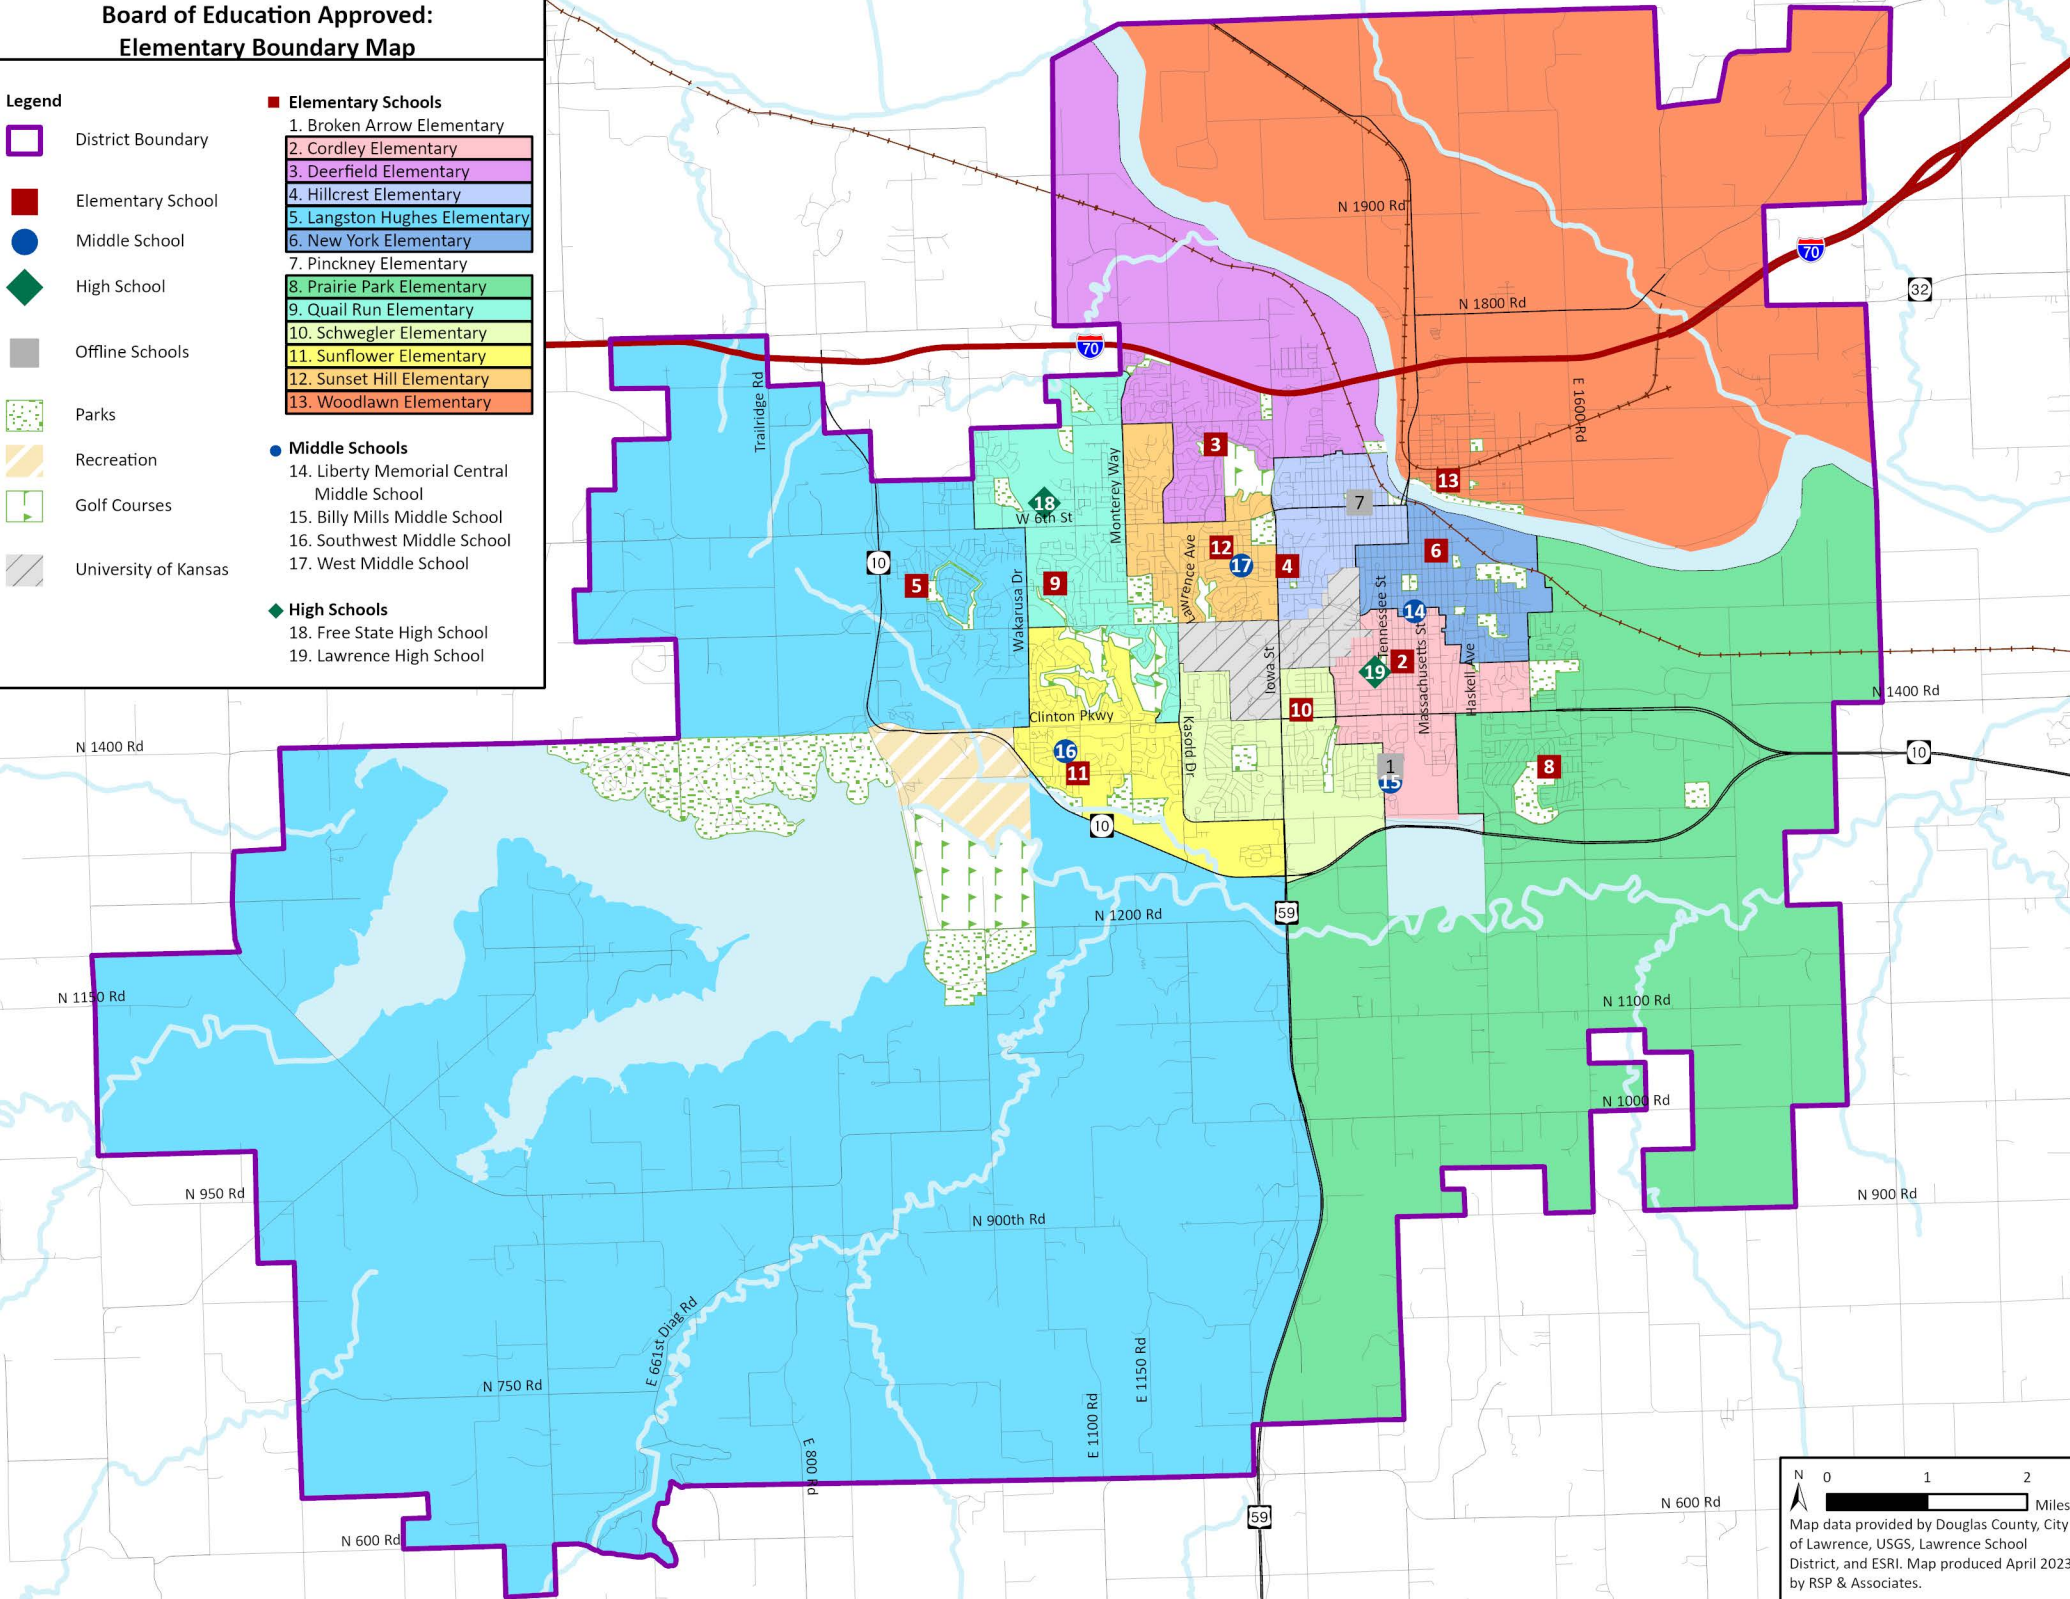

Board of Education Approved: Elementary Boundary Map

Legend

- District Boundary
- Elementary School
- Middle School
- High School
- Offline Schools
- Parks
- Recreation
- Golf Courses
- University of Kansas

Elementary Schools

1. Broken Arrow Elementary
2. Cordley Elementary
3. Deerfield Elementary
4. Hillcrest Elementary
5. Langston Hughes Elementary
6. New York Elementary
7. Pinckney Elementary
8. Prairie Park Elementary
9. Quail Run Elementary
10. Schwegler Elementary
11. Sunflower Elementary
12. Sunset Hill Elementary
13. Woodlawn Elementary

Middle Schools

14. Liberty Memorial Central Middle School
15. Billy Mills Middle School
16. Southwest Middle School
17. West Middle School

High Schools

18. Free State High School
19. Lawrence High School

N 0 1 2 Miles

Map data provided by Douglas County, City of Lawrence, USGS, Lawrence School District, and ESRI. Map produced April 2023 by RSP & Associates.