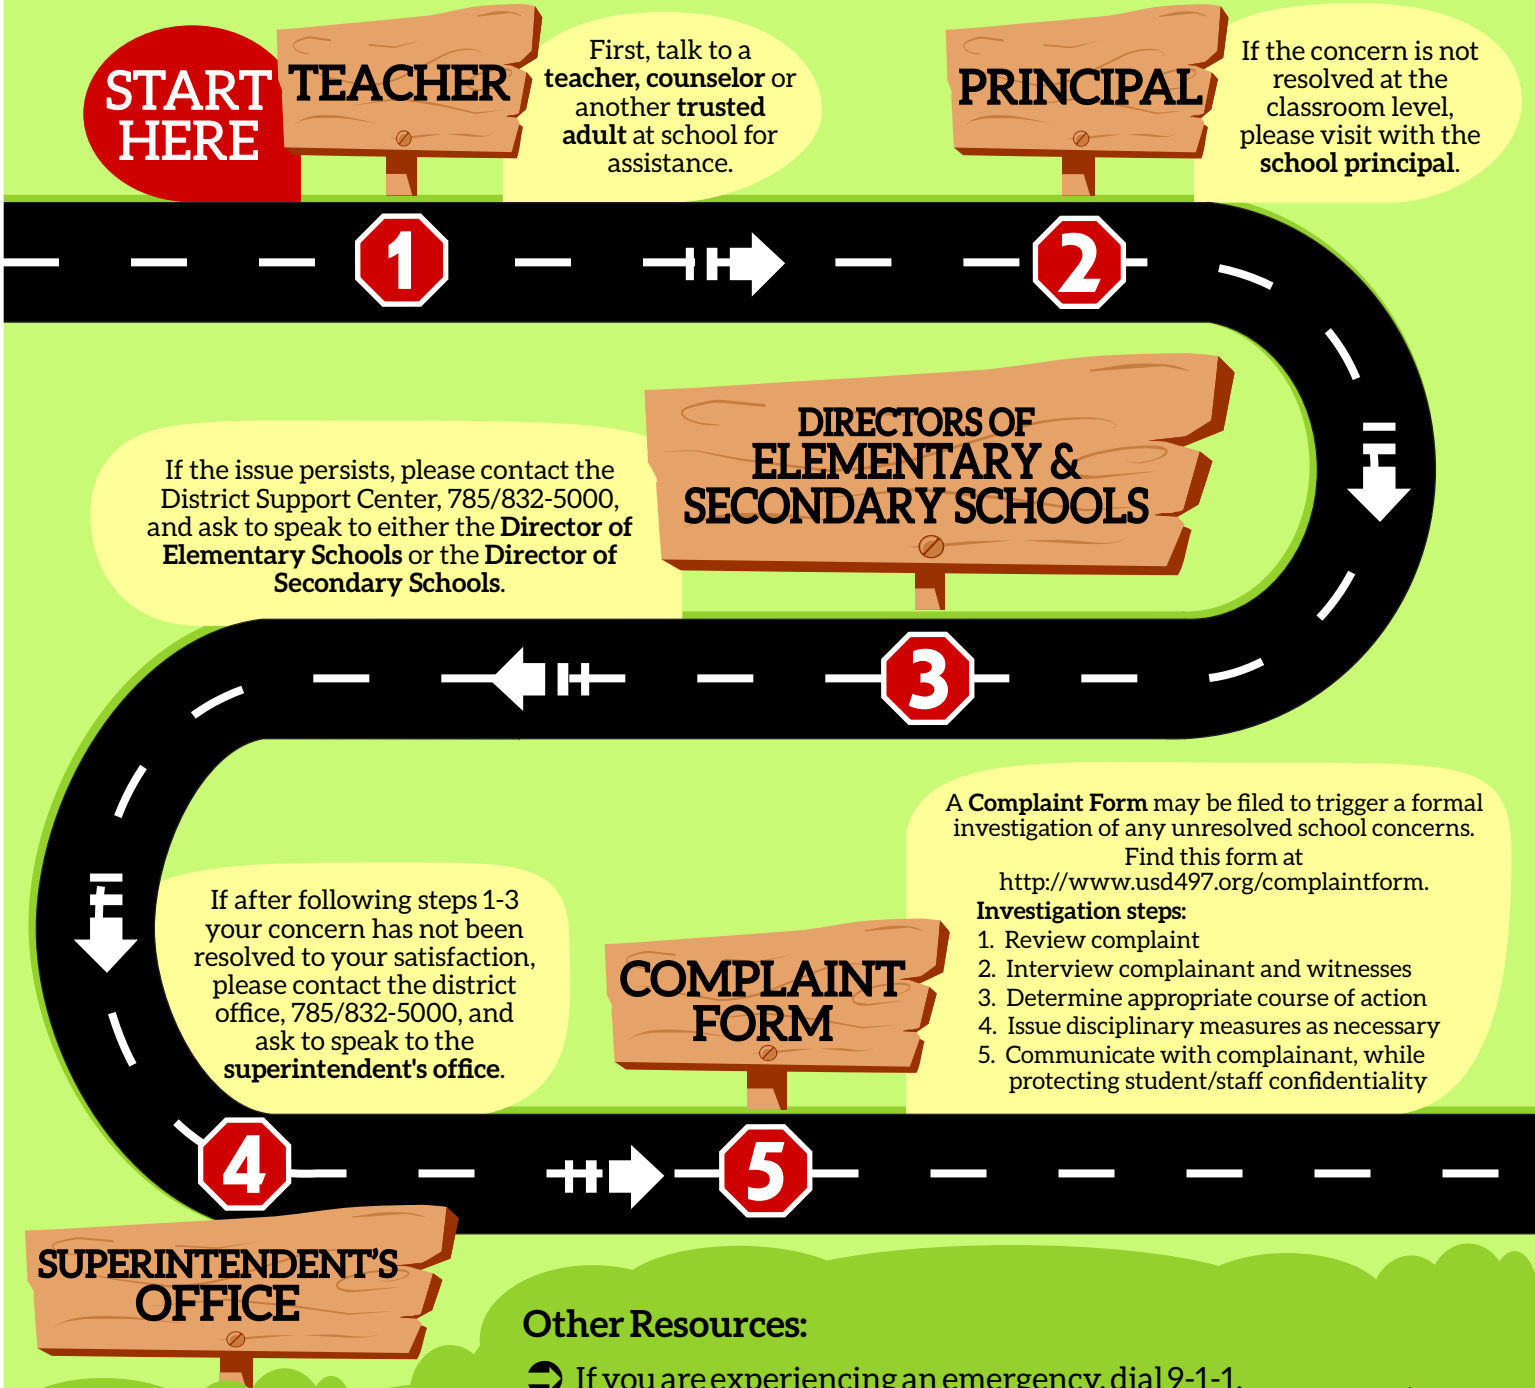

Addressing School Concerns

Lawrence Public Schools find that the quickest and most effective way to resolve a school concern is by addressing it at the most direct level. The following are suggested procedures: