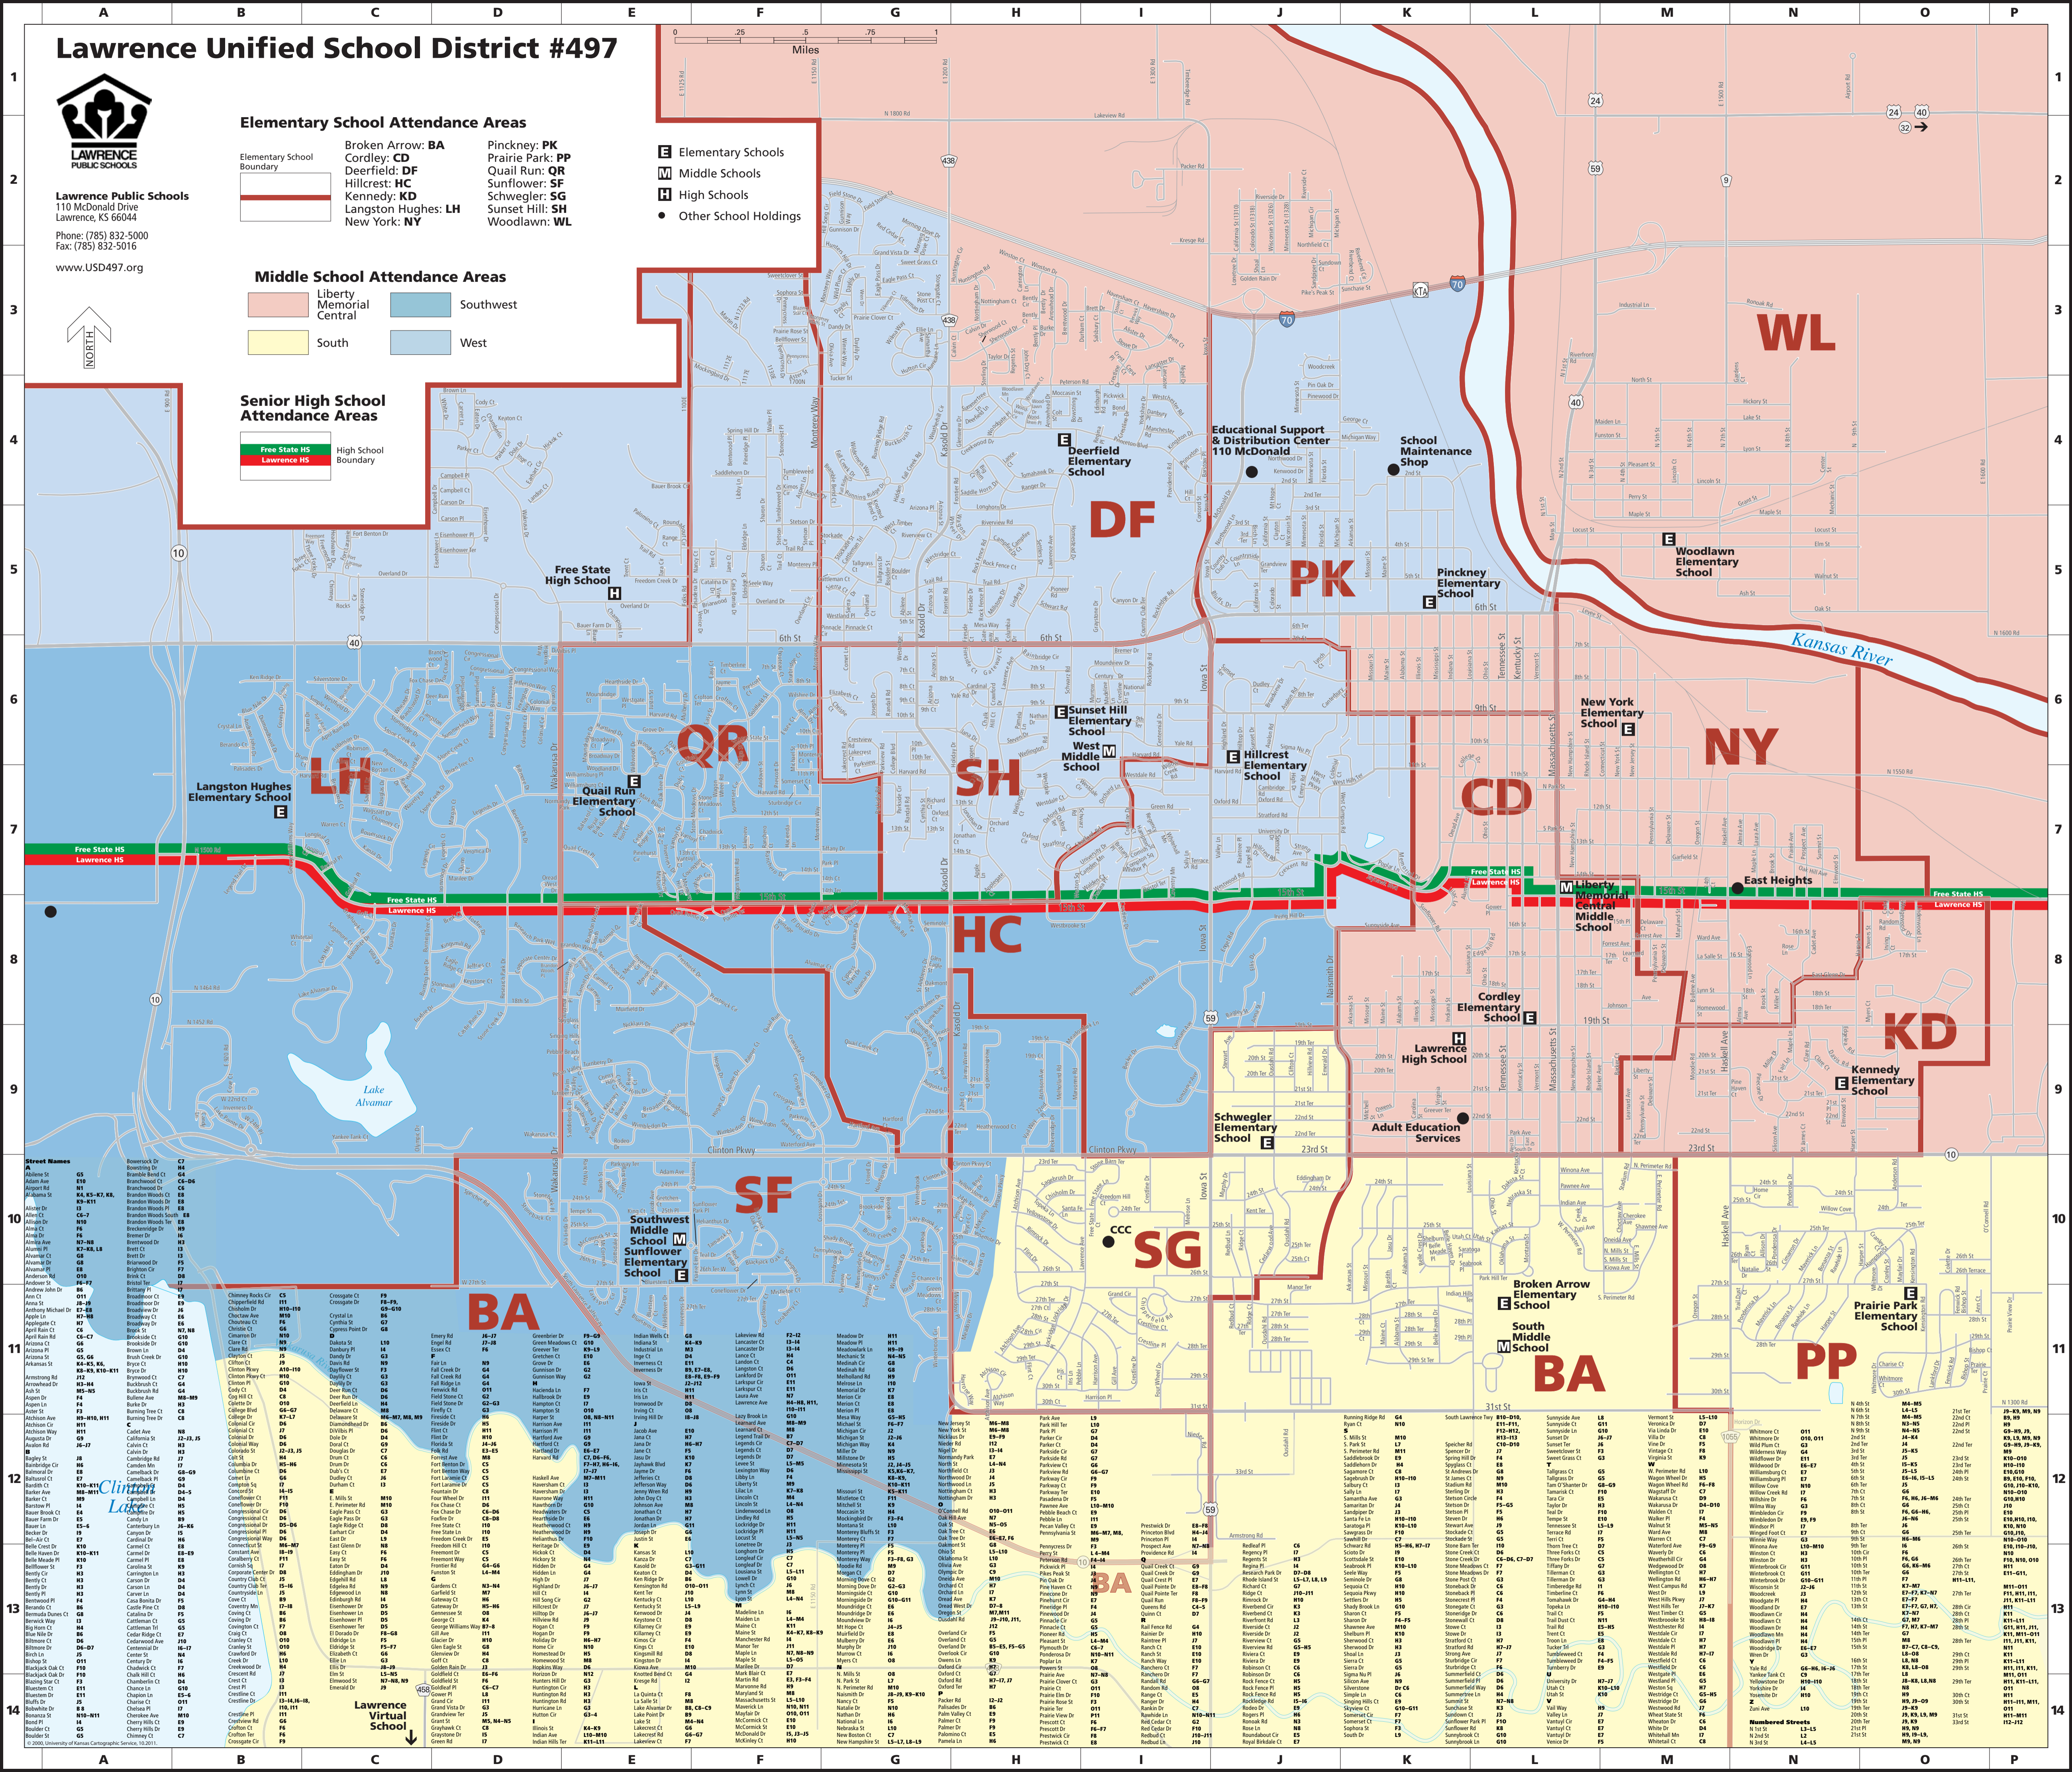

Lawrence Unified School District #497

Lawrence Public Schools
110 McDonald Drive
Lawrence, KS 66604
Phone: (785) 832-5000
Fax: (785) 832-5016
www.USD497.org

Elementary School Attendance Areas

- Broken Arrow: **BA**
- Cordley: **CD**
- Deerfield: **DF**
- Hillcrest: **HC**
- Kennedy: **KD**
- Langston Hughes: **LH**
- New York: **NY**
- Pinckney: **PK**
- Quail Run: **QR**
- Sunflower: **SF**
- Schwelger: **SG**
- Sunset Hill: **SH**
- Woodlawn: **WL**

- E** Elementary Schools
- M** Middle Schools
- H** High Schools
- Other School Holdings

Middle School Attendance Areas

- Liberty Memorial Central
- Southwest
- South
- West

Senior High School Attendance Areas

- Free State HS
- Lawrence HS

High School Boundary

Street Names

A	Adams St	05
B	Albany St	06
C	Albany St	07
D	Albany St	08
E	Albany St	09
F	Albany St	10
G	Albany St	11
H	Albany St	12
I	Albany St	13
J	Albany St	14
K	Albany St	15
L	Albany St	16
M	Albany St	17
N	Albany St	18
O	Albany St	19
P	Albany St	20