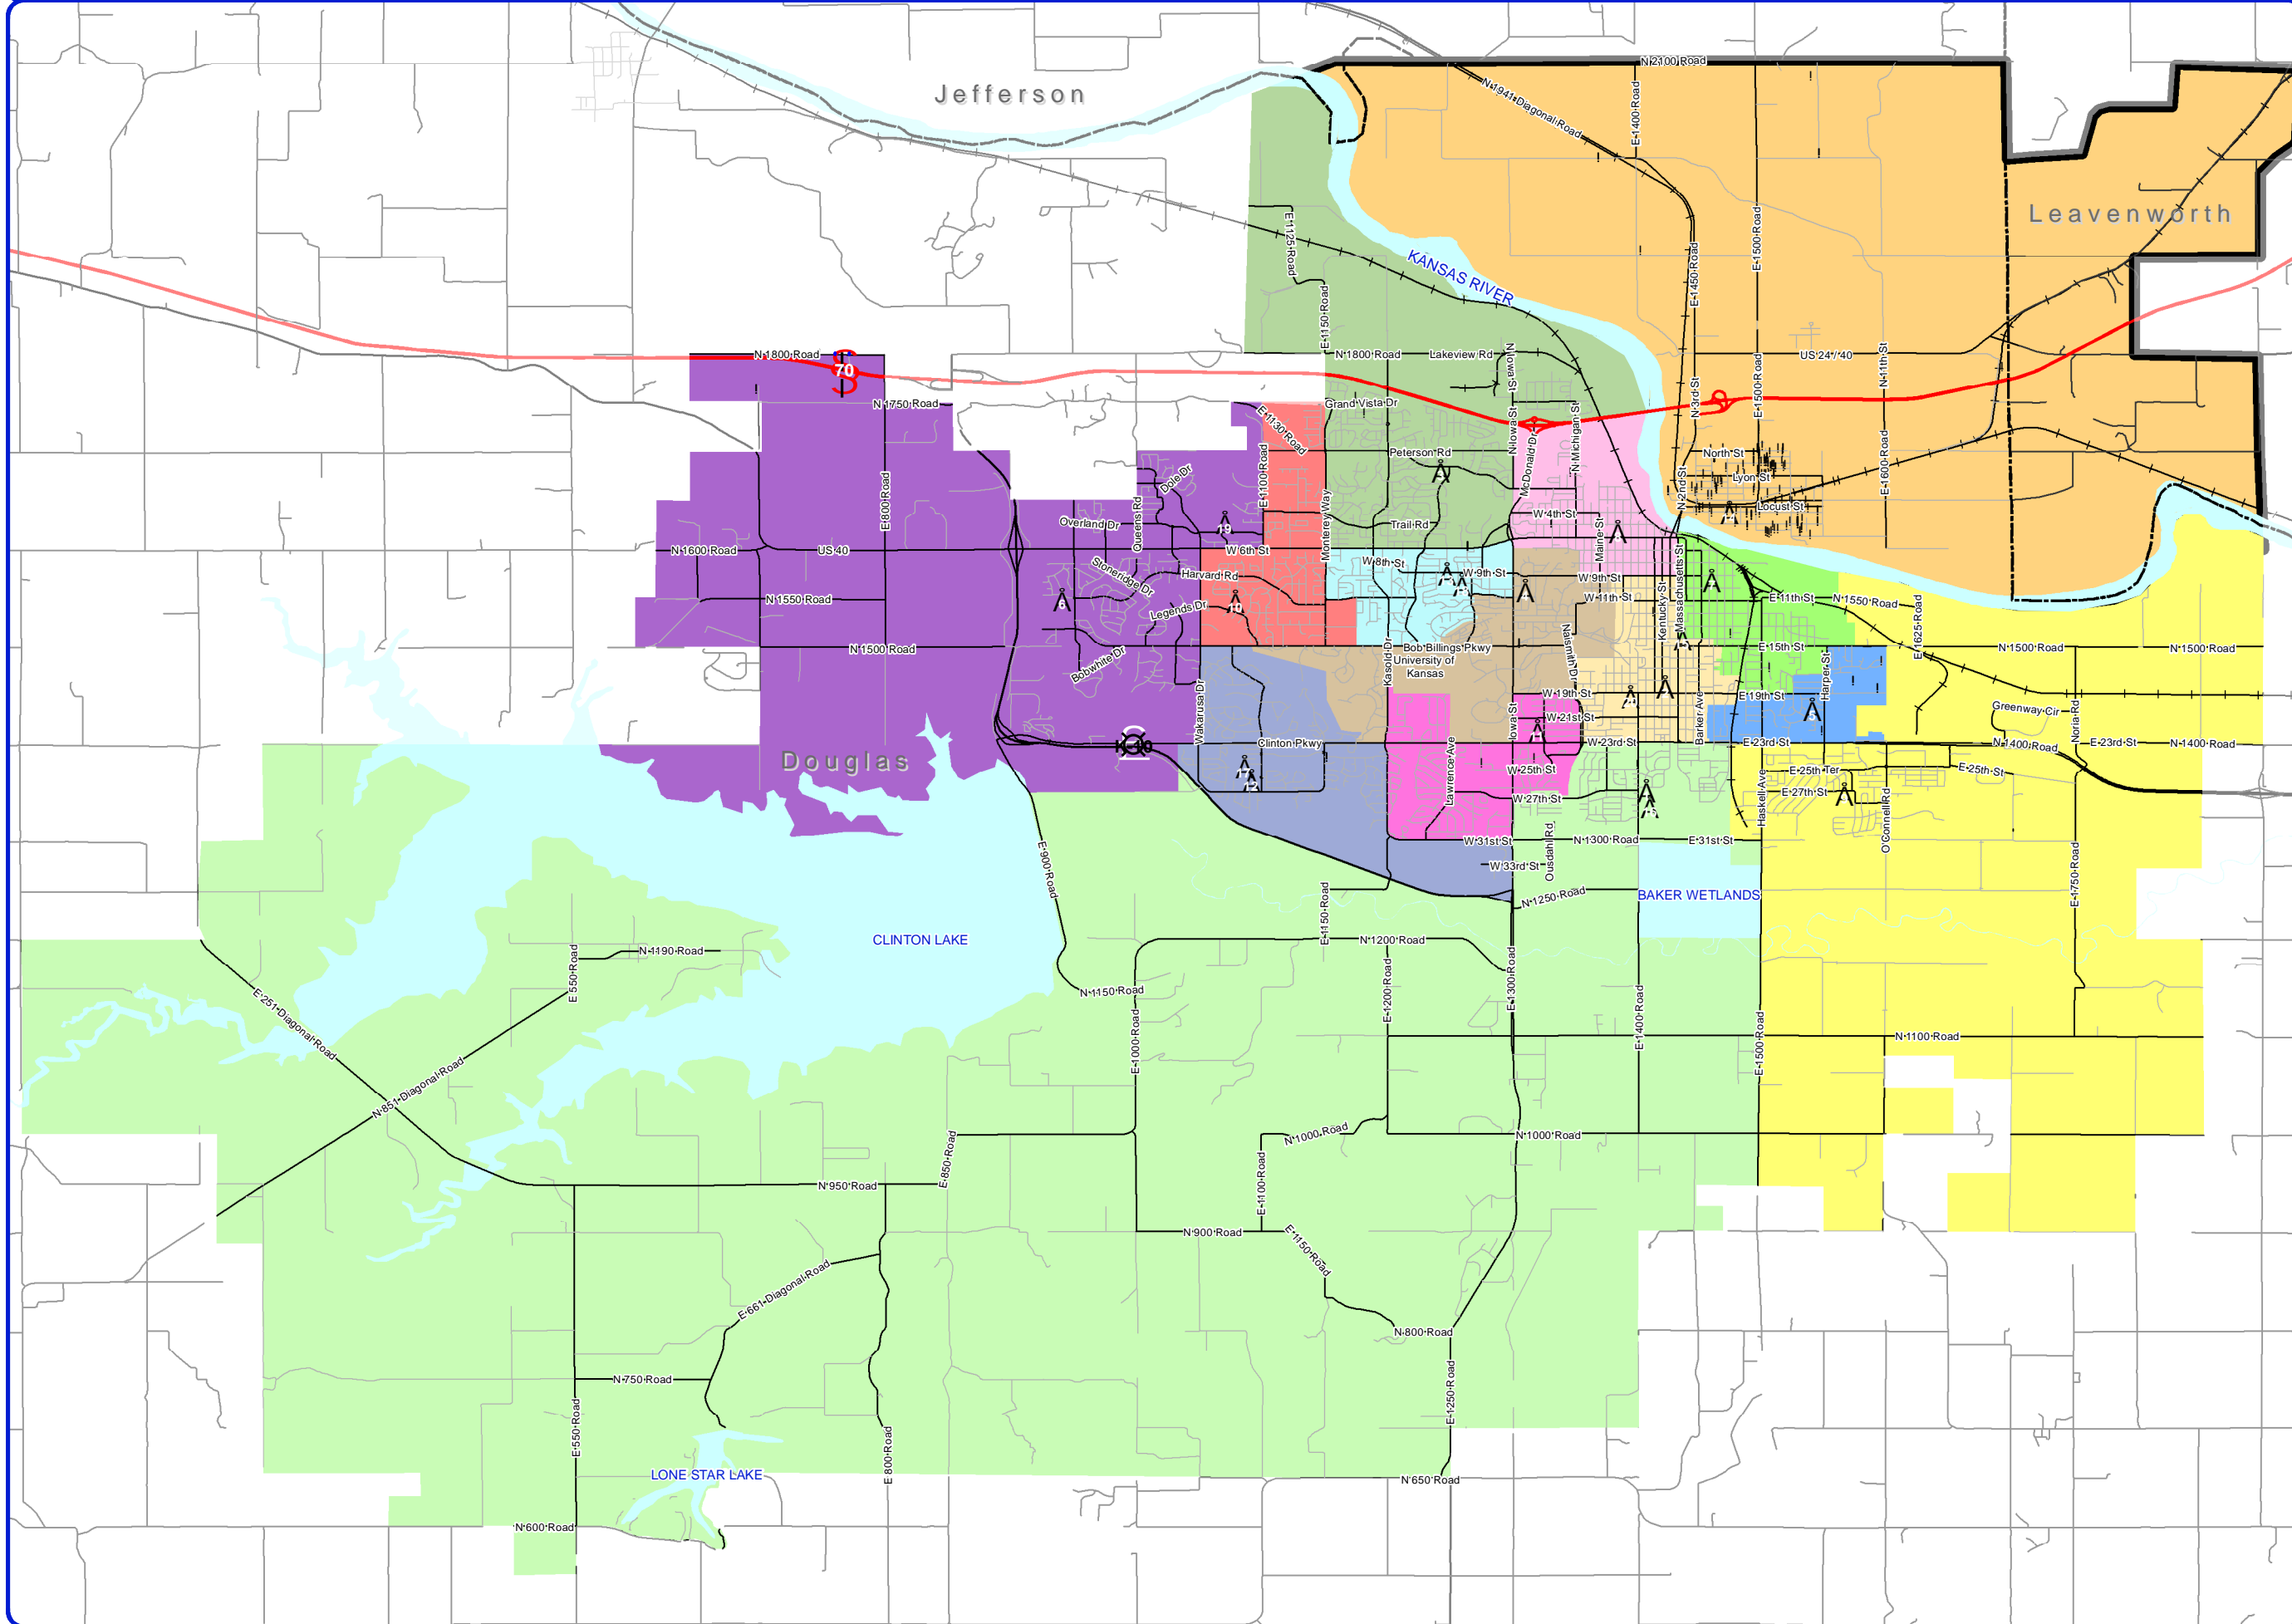

# Lawrence Public Schools - Students Attending Woodlawn

- List of Schools**
1. Broken Arrow Elementary School
  2. Cordley Elementary School
  3. Deerfield Elementary School
  4. Hillcrest Elementary School
  5. Kennedy Elementary School
  6. Langston Hughes Elementary School
  7. New York Elementary Schools
  8. Pinckney Elementary School
  9. Prairie Park Elementary School
  10. Quail Run Elementary School
  11. Schwegler Elementary School
  12. Sunflower Elementary School
  13. Sunset Hill Elementary School
  14. Woodlawn Elementary School
  15. Liberty Memorial Central Middle School
  16. South Middle School
  17. Southwest Middle School
  18. West Middle School
  19. Lawrence Free State High School
  20. Lawrence High School

! Students  
 Å Schools  
 [ ] County Boundary

Map data is from Lawrence Public Schools, City of Lawrence, Douglas County, USGS, IDOT, & ESRI. Map Created September 2011