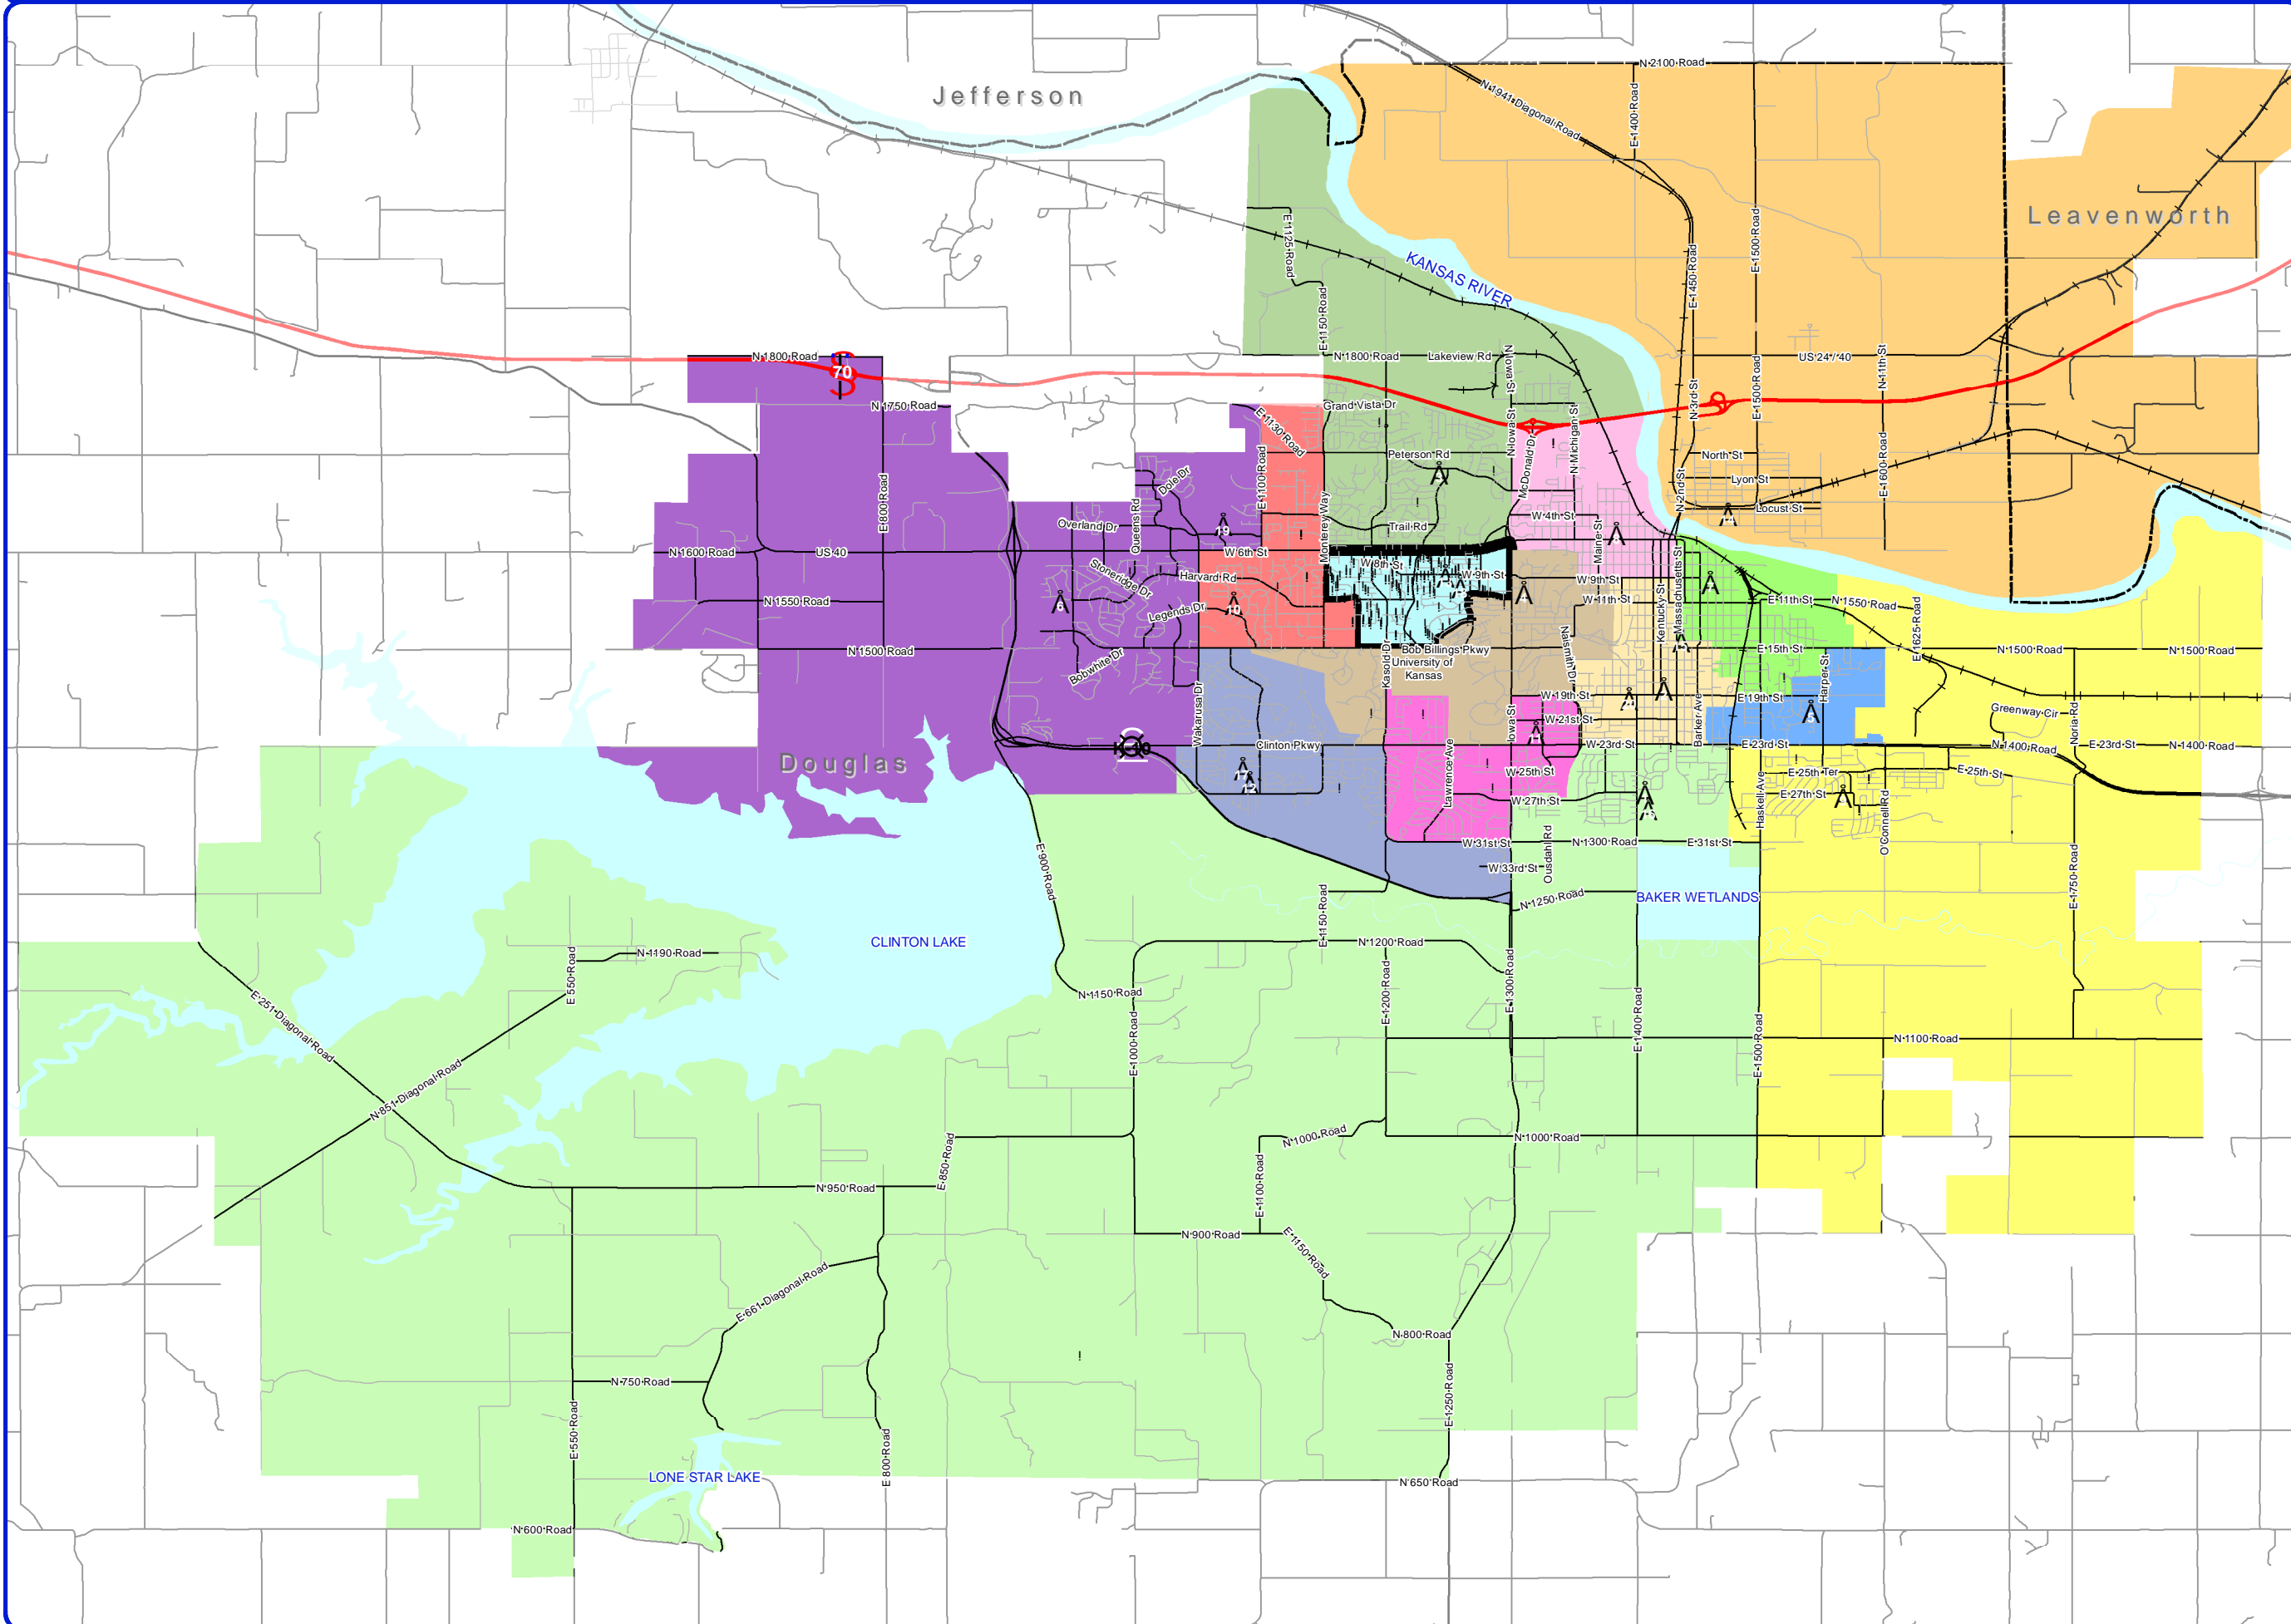

# Lawrence Public Schools - Students Attending Sunset Hill

## List of Schools

1. Broken Arrow Elementary School
2. Cordley Elementary School
3. Deerfield Elementary School
4. Hillcrest Elementary School
5. Kennedy Elementary School
6. Langston Hughes Elementary School
7. New York Elementary Schools
8. Pinckney Elementary School
9. Prairie Park Elementary School
10. Quail Run Elementary School
11. Schwegler Elementary School
12. Sunflower Elementary School
13. Sunset Hill Elementary School
14. Woodlawn Elementary School
15. Liberty Memorial Central Middle School
16. South Middle School
17. Southwest Middle School
18. West Middle School
19. Lawrence Free State High School
20. Lawrence High School

- ! Students
- Ⓐ Schools
- ▭ County Boundary

Map data is from Lawrence Public Schools, City of Lawrence, Douglas County, USGS, IDOT, & ESRI. Map Created September 2011