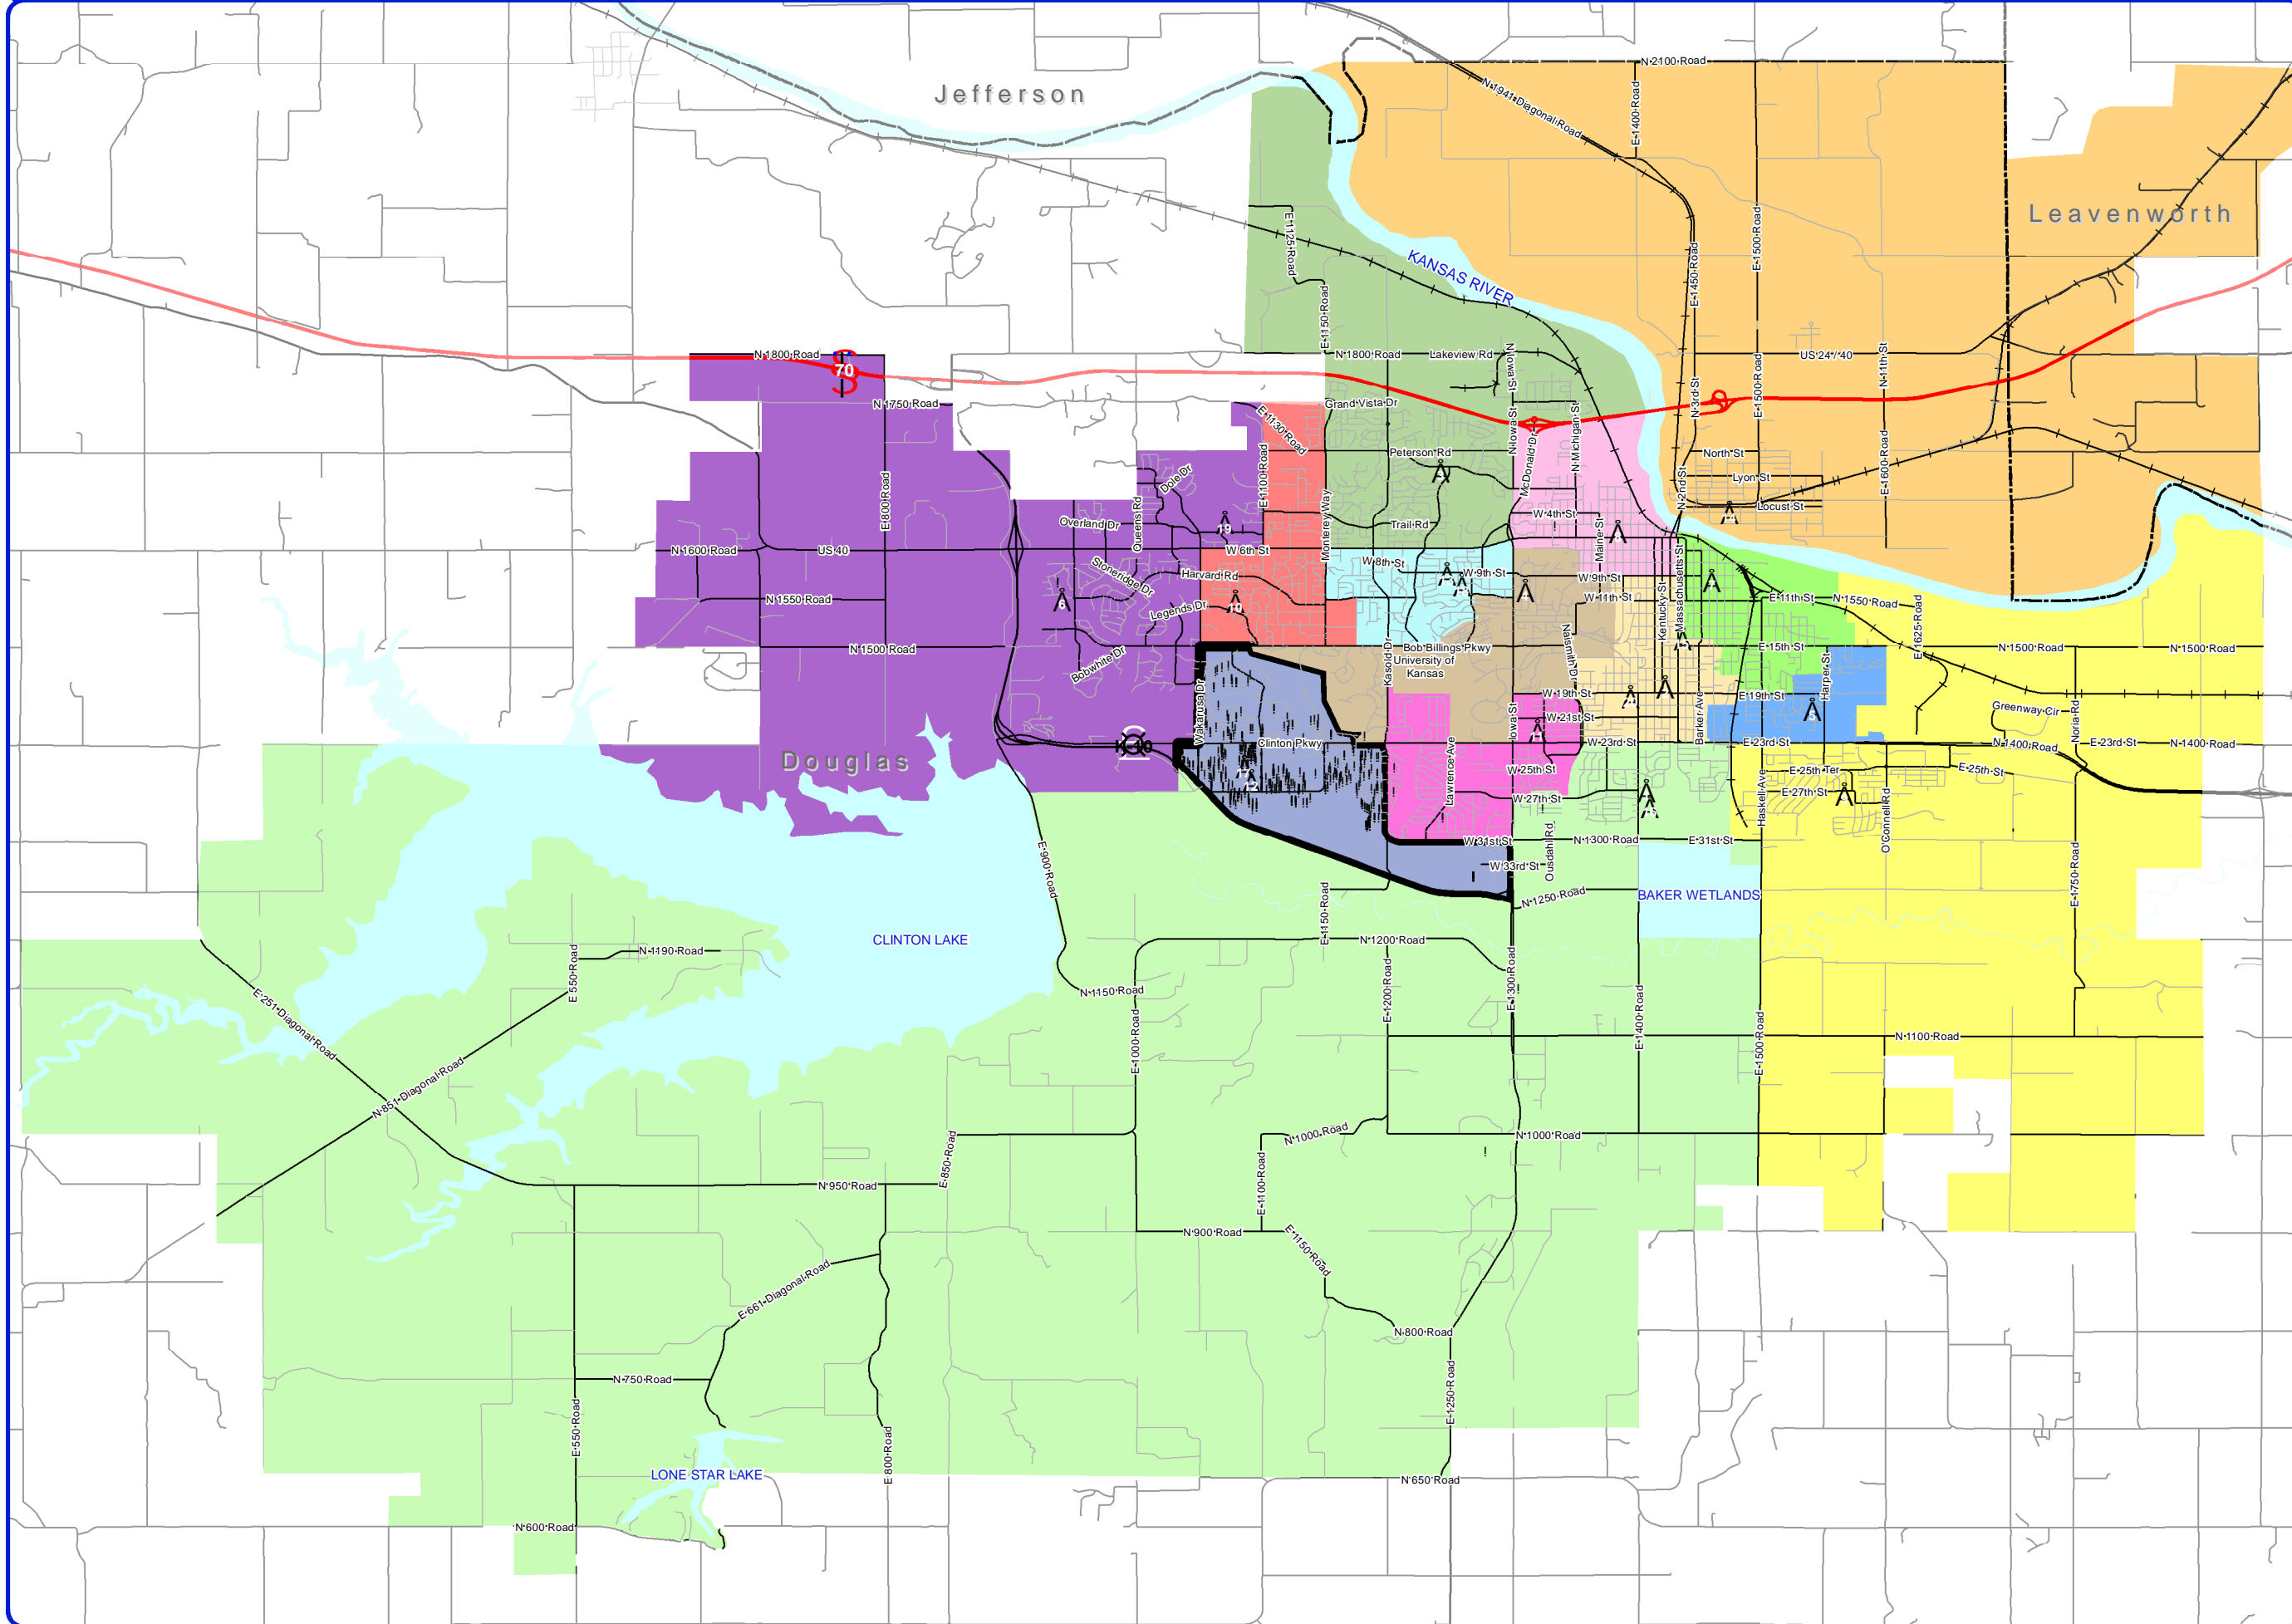

Lawrence Public Schools - Students Attending Sunflower

- List of Schools**
1. Broken Arrow Elementary School
 2. Cordley Elementary School
 3. Deerfield Elementary School
 4. Hillcrest Elementary School
 5. Kennedy Elementary School
 6. Langston Hughes Elementary School
 7. New York Elementary Schools
 8. Pinckney Elementary School
 9. Prairie Park Elementary School
 10. Quail Run Elementary School
 11. Schwegler Elementary School
 12. Sunflower Elementary School
 13. Sunset Hill Elementary School
 14. Woodlawn Elementary School
 15. Liberty Memorial Central Middle School
 16. South Middle School
 17. Southwest Middle School
 18. West Middle School
 19. Lawrence Free State High School
 20. Lawrence High School

- Students
- Ⓐ Schools
- ⎓ County Boundary

Map data is from Lawrence Public Schools, City of Lawrence, Douglas County, USGS, IDOT, & ESRI. Map Created September 2011