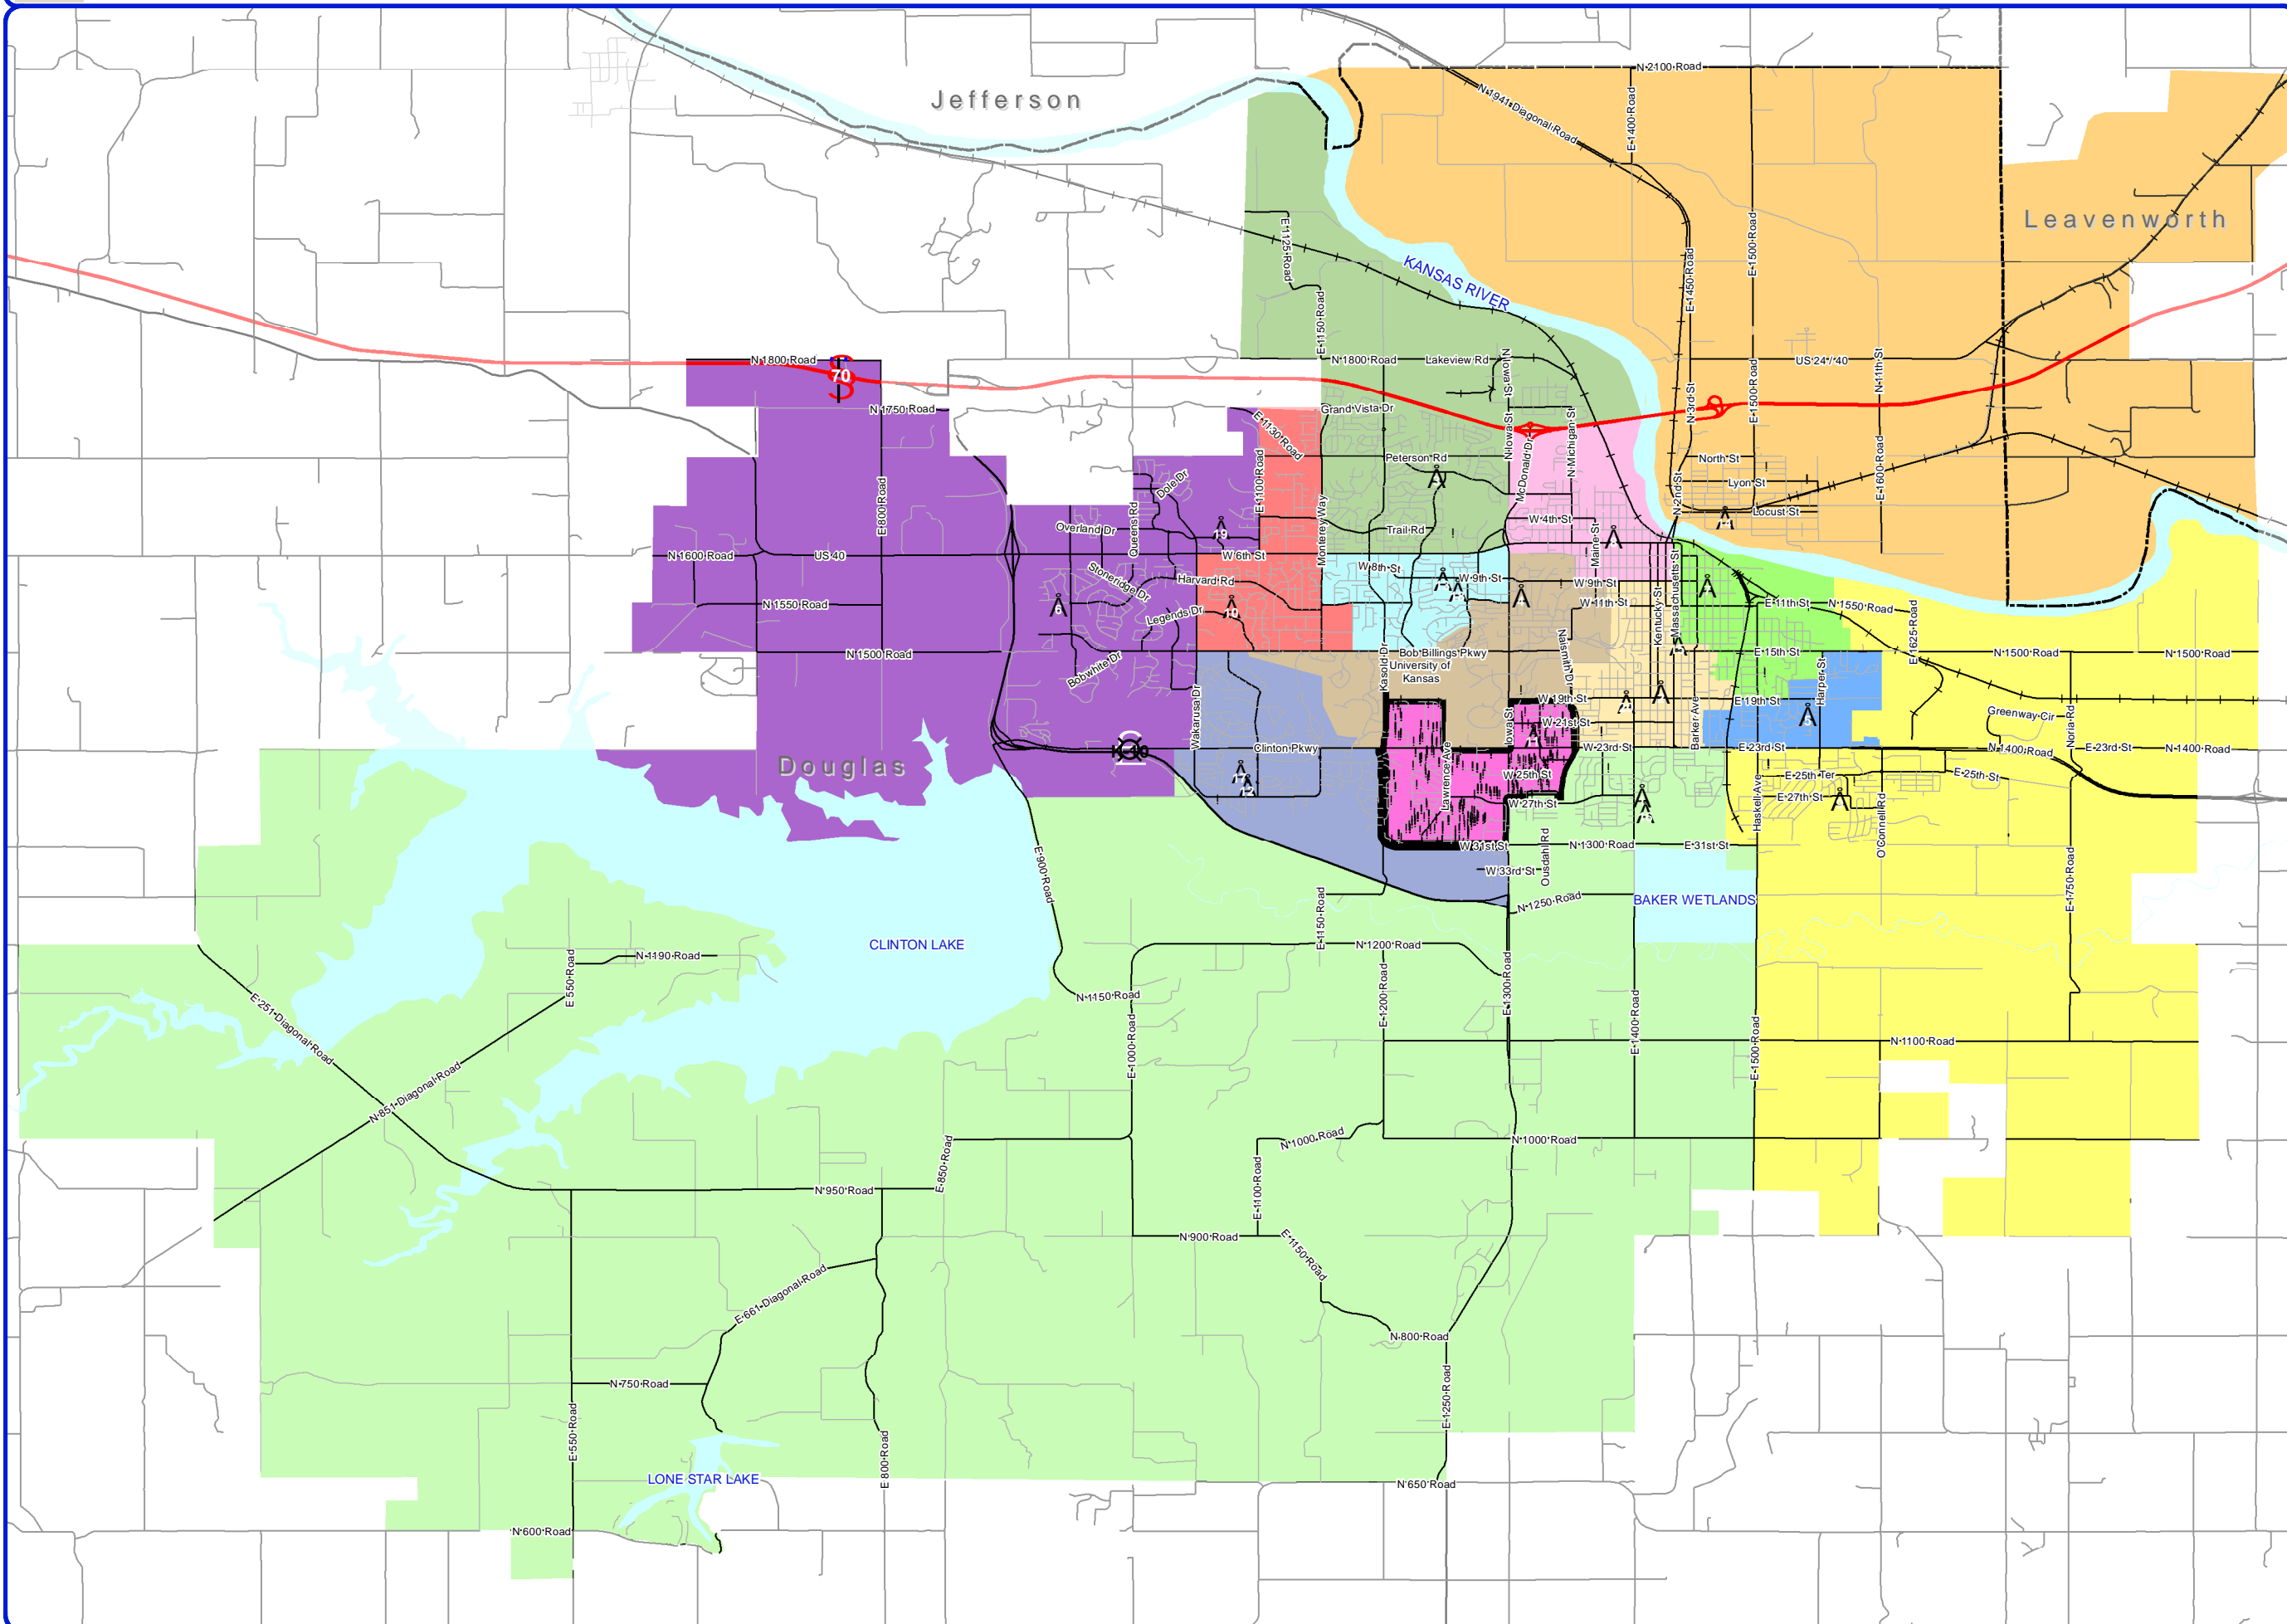

Lawrence Public Schools - Students Attending Schwegler

List of Schools

1. Broken Arrow Elementary School
2. Cordley Elementary School
3. Deerfield Elementary School
4. Hillcrest Elementary School
5. Kennedy Elementary School
6. Langston Hughes Elementary School
7. New York Elementary Schools
8. Pinckney Elementary School
9. Prairie Park Elementary School
10. Quail Run Elementary School
11. Schwegler Elementary School
12. Sunflower Elementary School
13. Sunset Hill Elementary School
14. Woodlawn Elementary School
15. Liberty Memorial Central Middle School
16. South Middle School
17. Southwest Middle School
18. West Middle School
19. Lawrence Free State High School
20. Lawrence High School

- ! Students
- Ⓐ Schools
- ▭ County Boundary

Map data is from Lawrence Public Schools, City of Lawrence, Douglas County, USGS, IDOT, & ESRI. Map Created September 2011