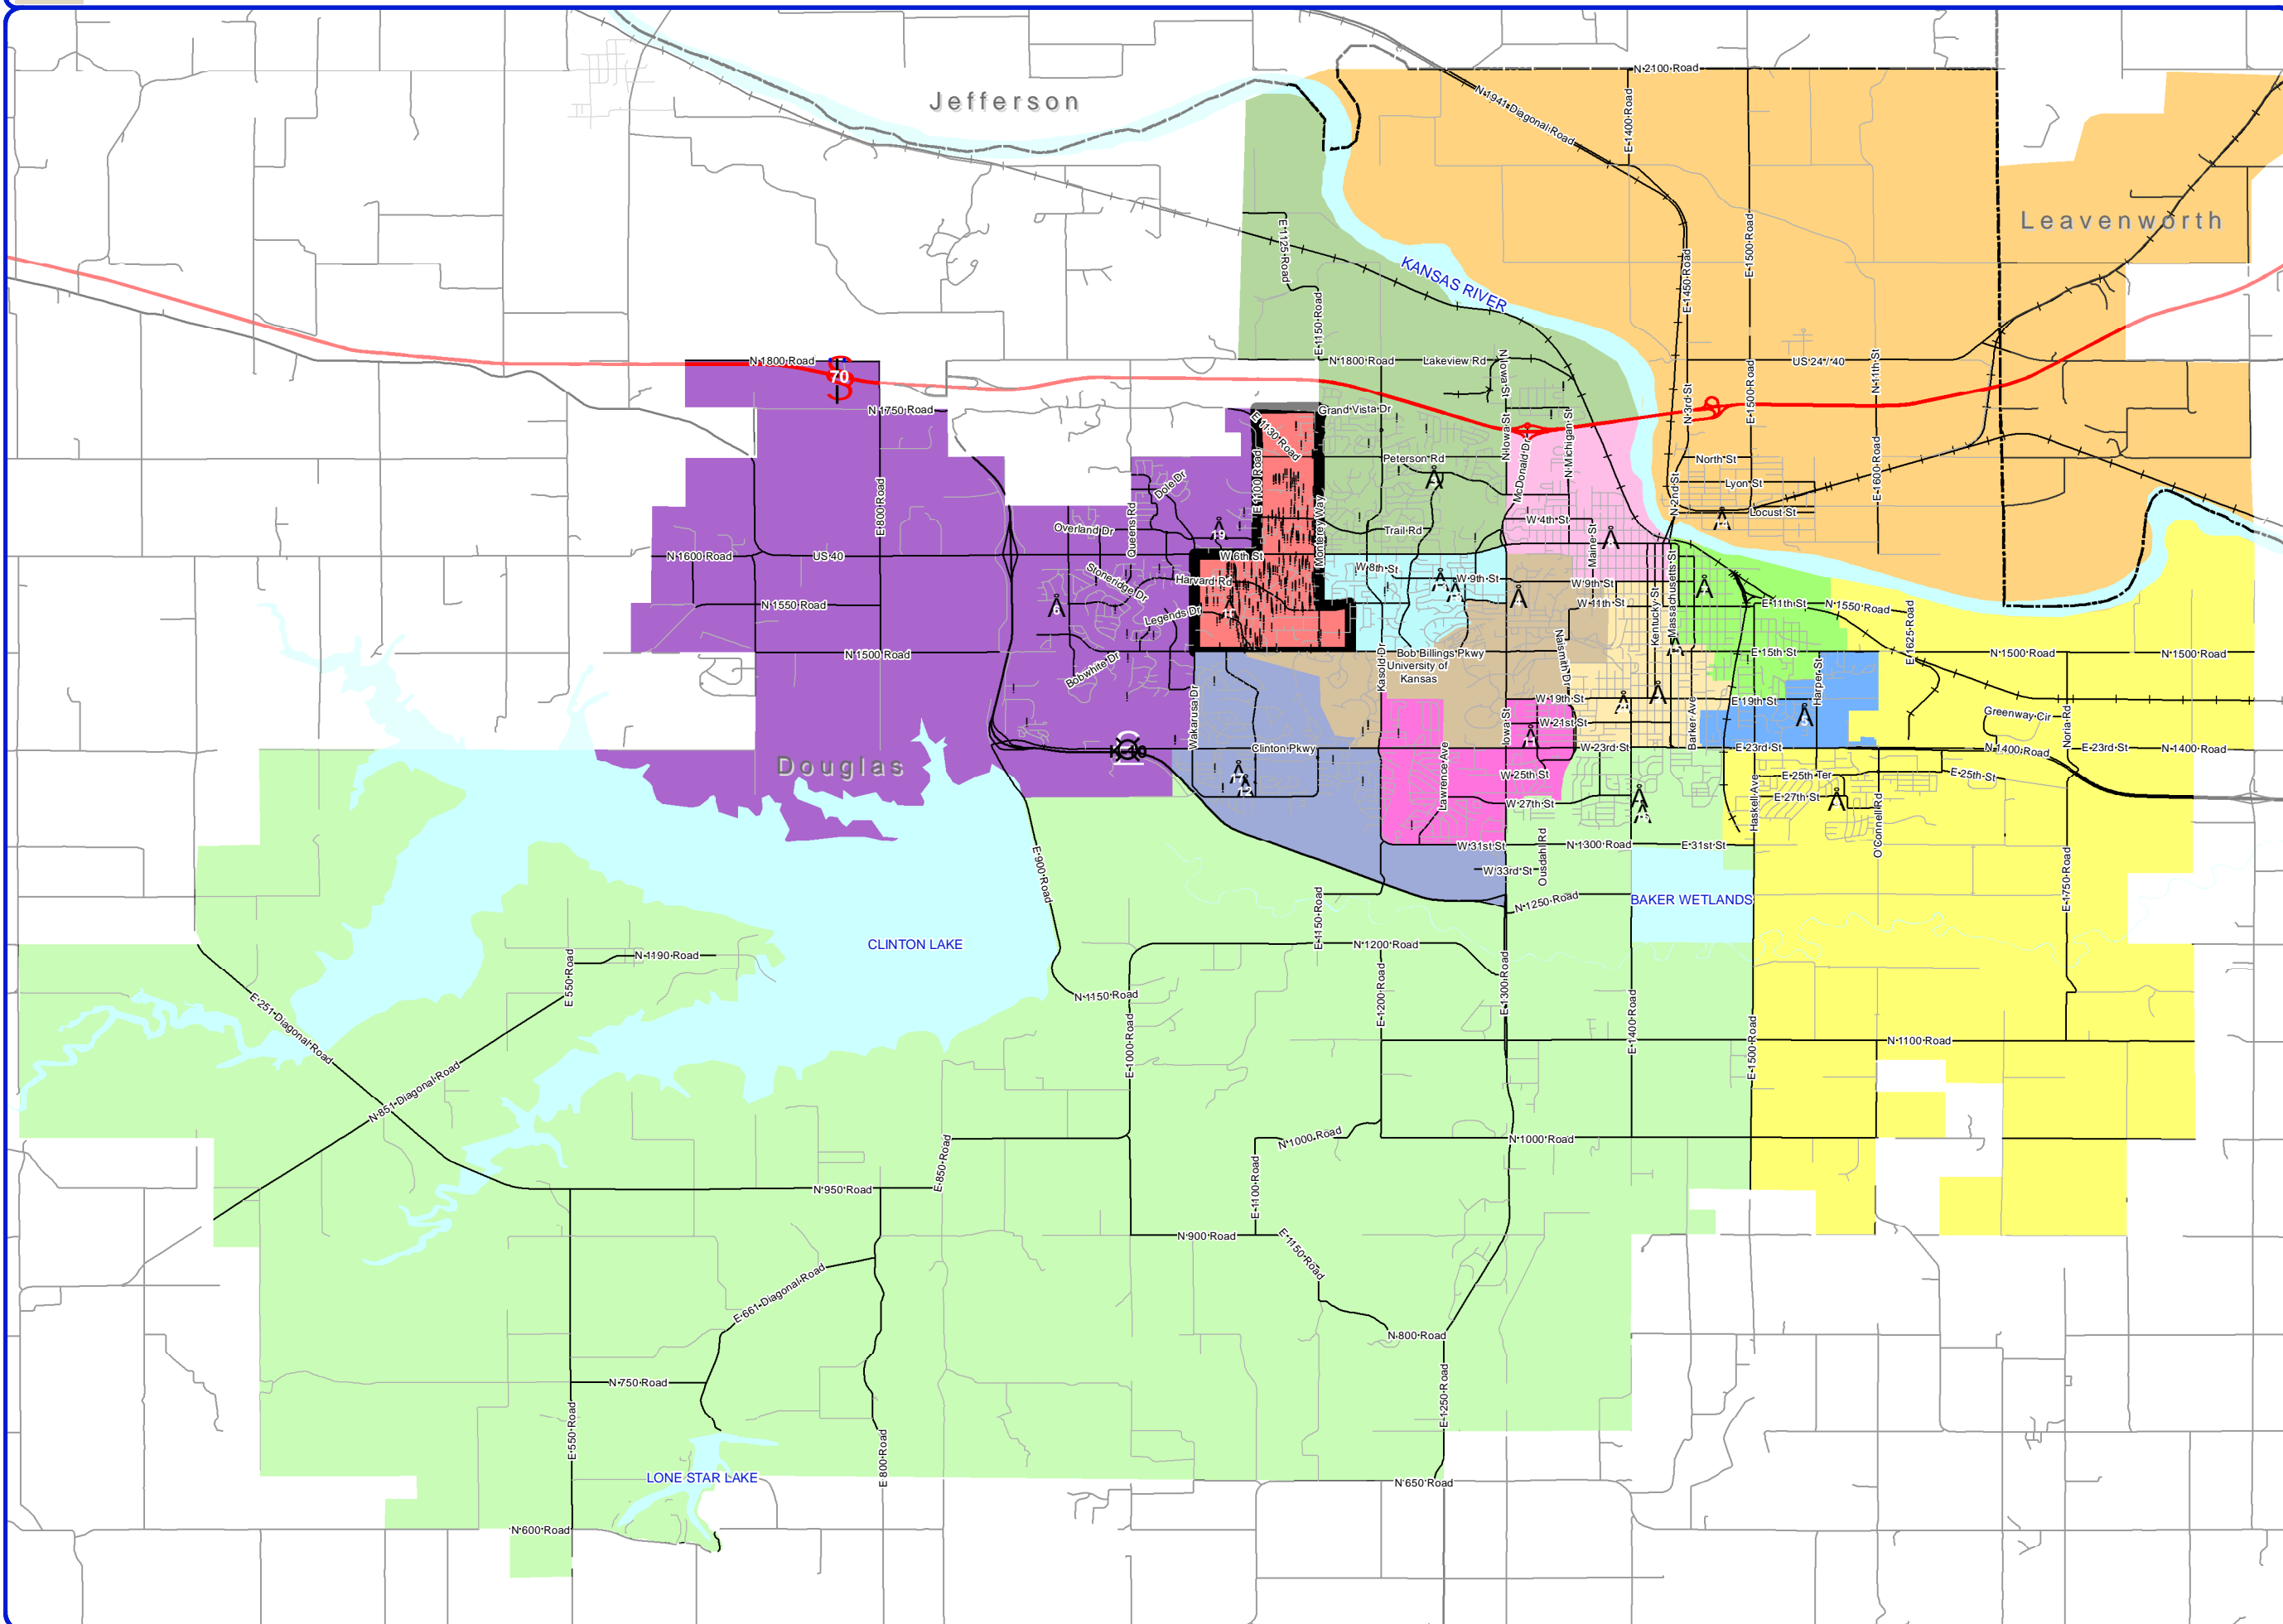

# Lawrence Public Schools - Students Attending Quail Run

- List of Schools**
1. Broken Arrow Elementary School
  2. Cordley Elementary School
  3. Deerfield Elementary School
  4. Hillcrest Elementary School
  5. Kennedy Elementary School
  6. Langston Hughes Elementary School
  7. New York Elementary Schools
  8. Pinckney Elementary School
  9. Prairie Park Elementary School
  10. Quail Run Elementary School
  11. Schwegler Elementary School
  12. Sunflower Elementary School
  13. Sunset Hill Elementary School
  14. Woodlawn Elementary School
  15. Liberty Memorial Central Middle School
  16. South Middle School
  17. Southwest Middle School
  18. West Middle School
  19. Lawrence Free State High School
  20. Lawrence High School

! Students  
 A Schools  
 [Dashed Line] County Boundary

Map data is from Lawrence Public Schools, City of Lawrence, Douglas County, USGS, IDOT, & ESRI. Map Created September 2011