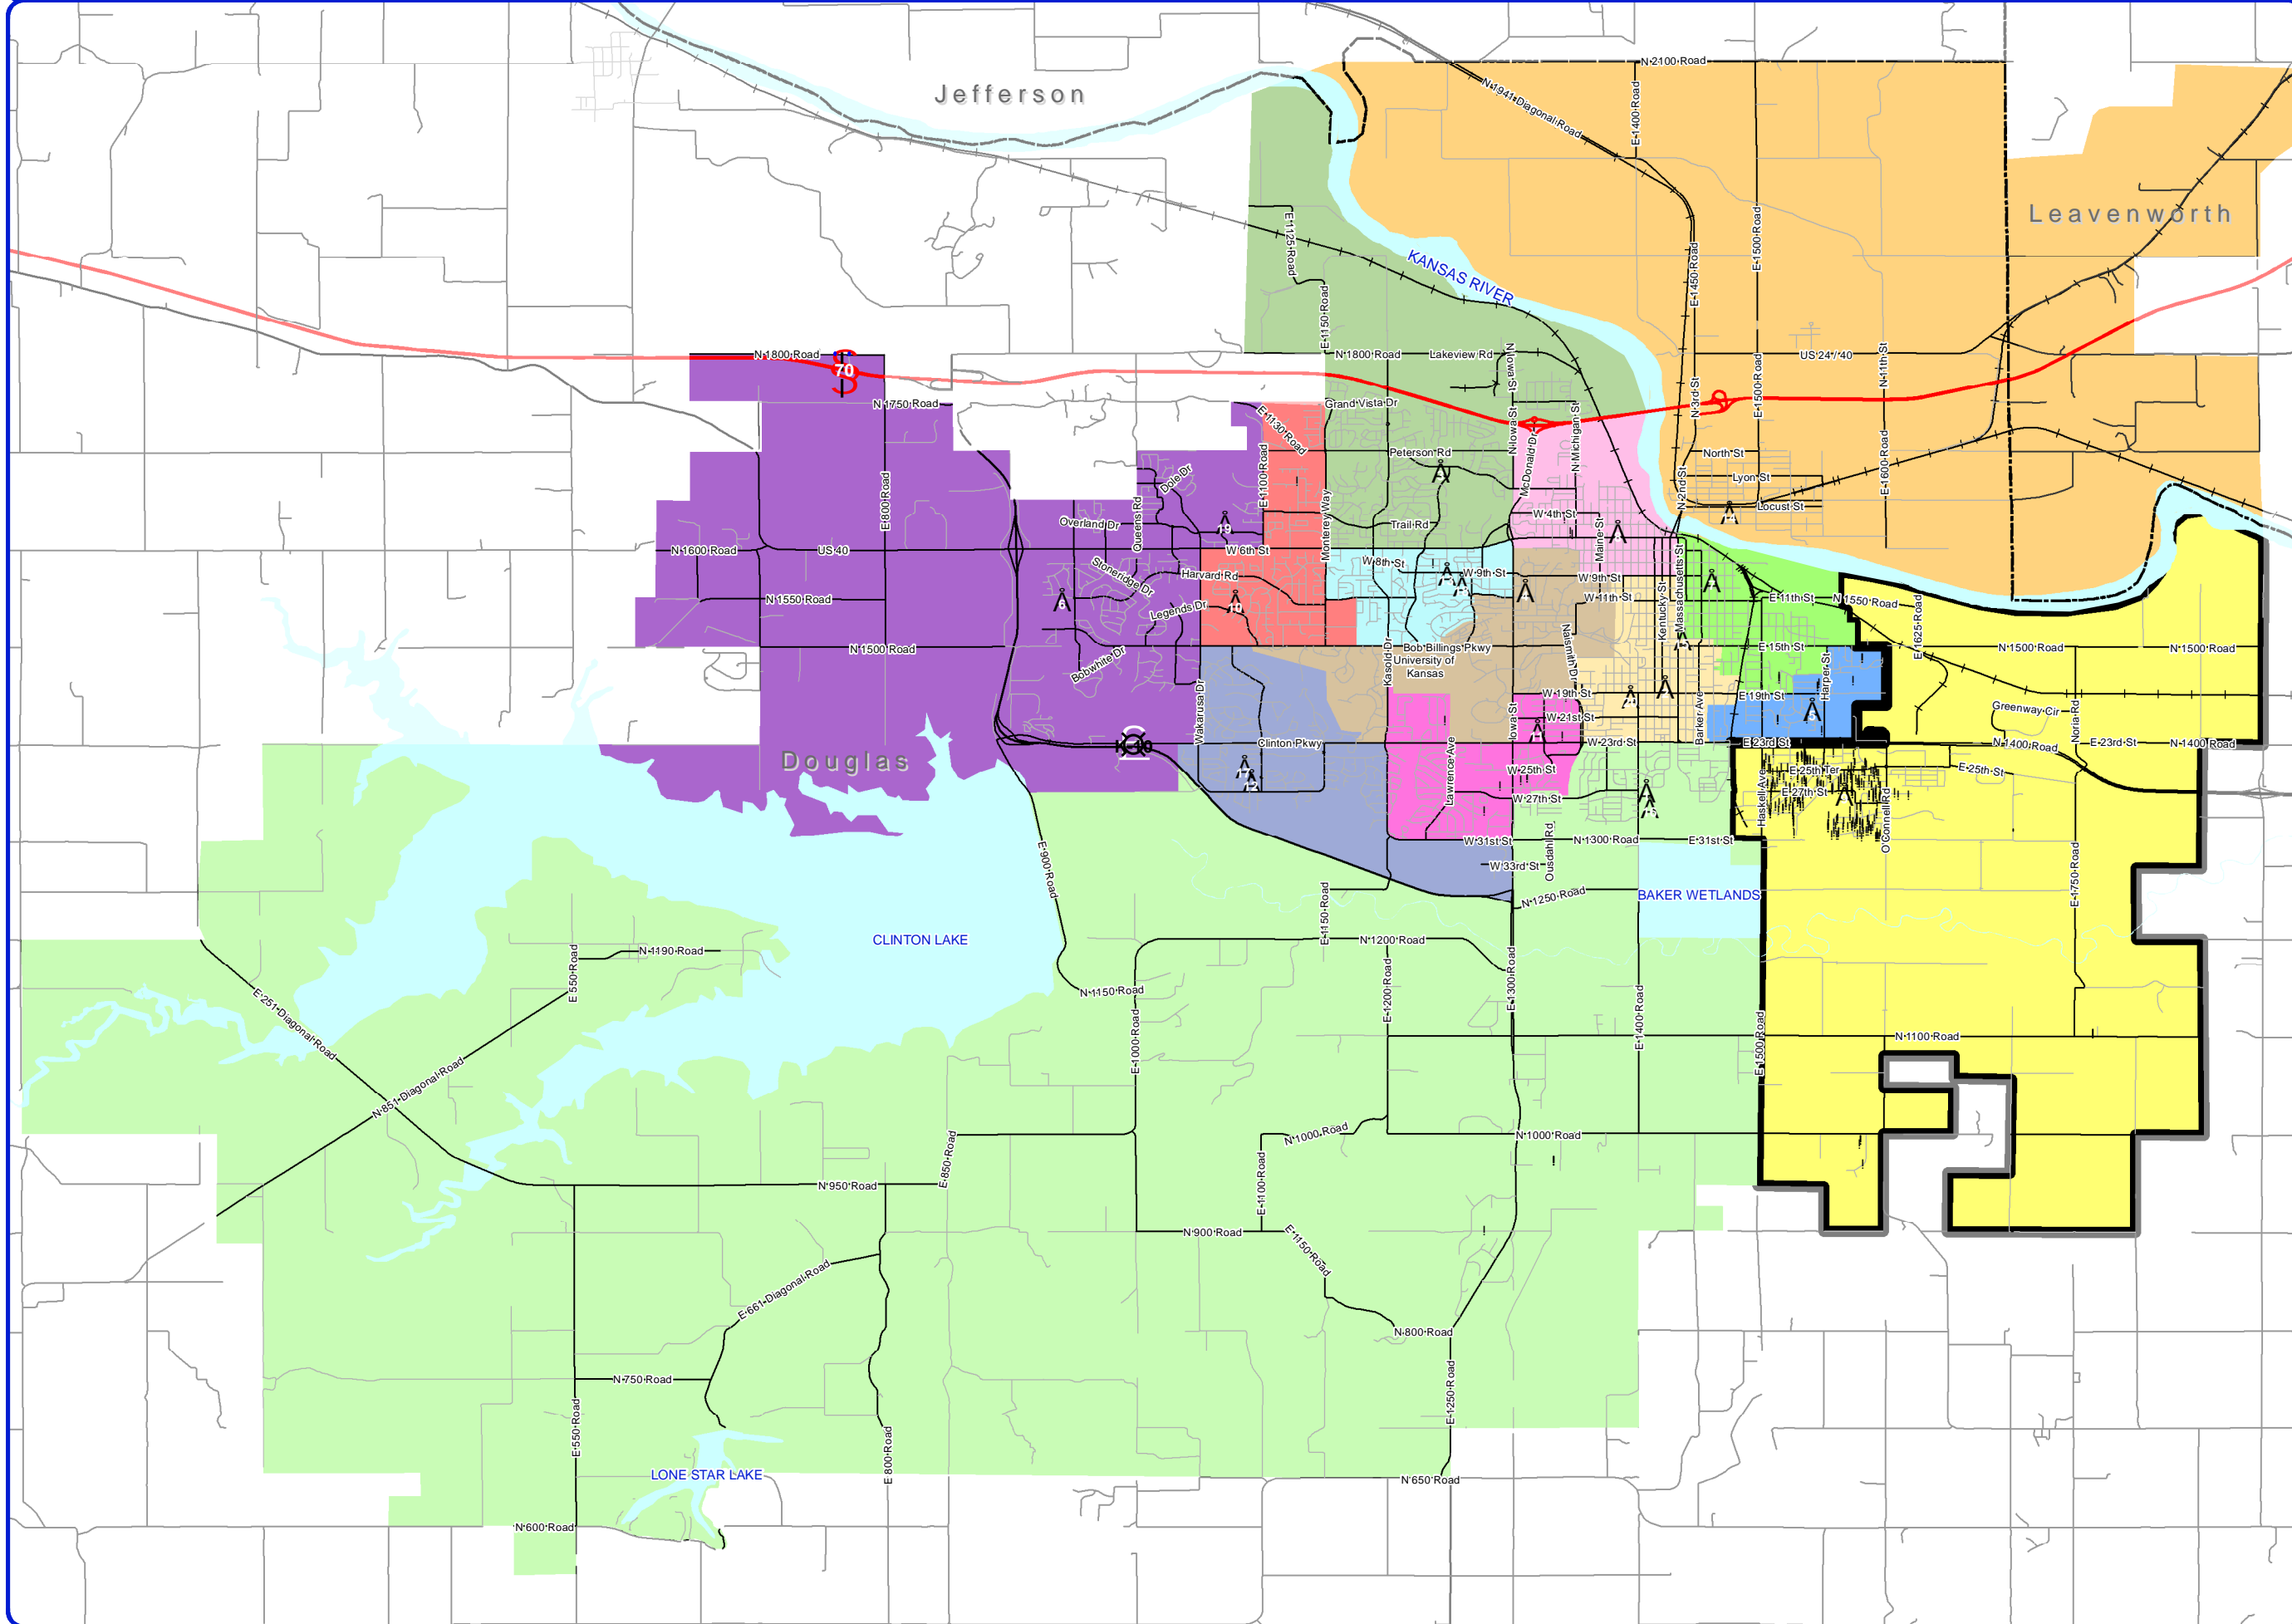

Lawrence Public Schools - Students Attending Prairie Park

- List of Schools**
1. Broken Arrow Elementary School
 2. Cordley Elementary School
 3. Deerfield Elementary School
 4. Hillcrest Elementary School
 5. Kennedy Elementary School
 6. Langston Hughes Elementary School
 7. New York Elementary Schools
 8. Pinckney Elementary School
 9. Prairie Park Elementary School
 10. Quail Run Elementary School
 11. Schwegler Elementary School
 12. Sunflower Elementary School
 13. Sunset Hill Elementary School
 14. Woodlawn Elementary School
 15. Liberty Memorial Central Middle School
 16. South Middle School
 17. Southwest Middle School
 18. West Middle School
 19. Lawrence Free State High School
 20. Lawrence High School

! Students
 Å Schools
 [Dashed Line] County Boundary

Map data is from Lawrence Public Schools, City of Lawrence, Douglas County, USGS, IDOT, & ESRI. Map Created September 2011