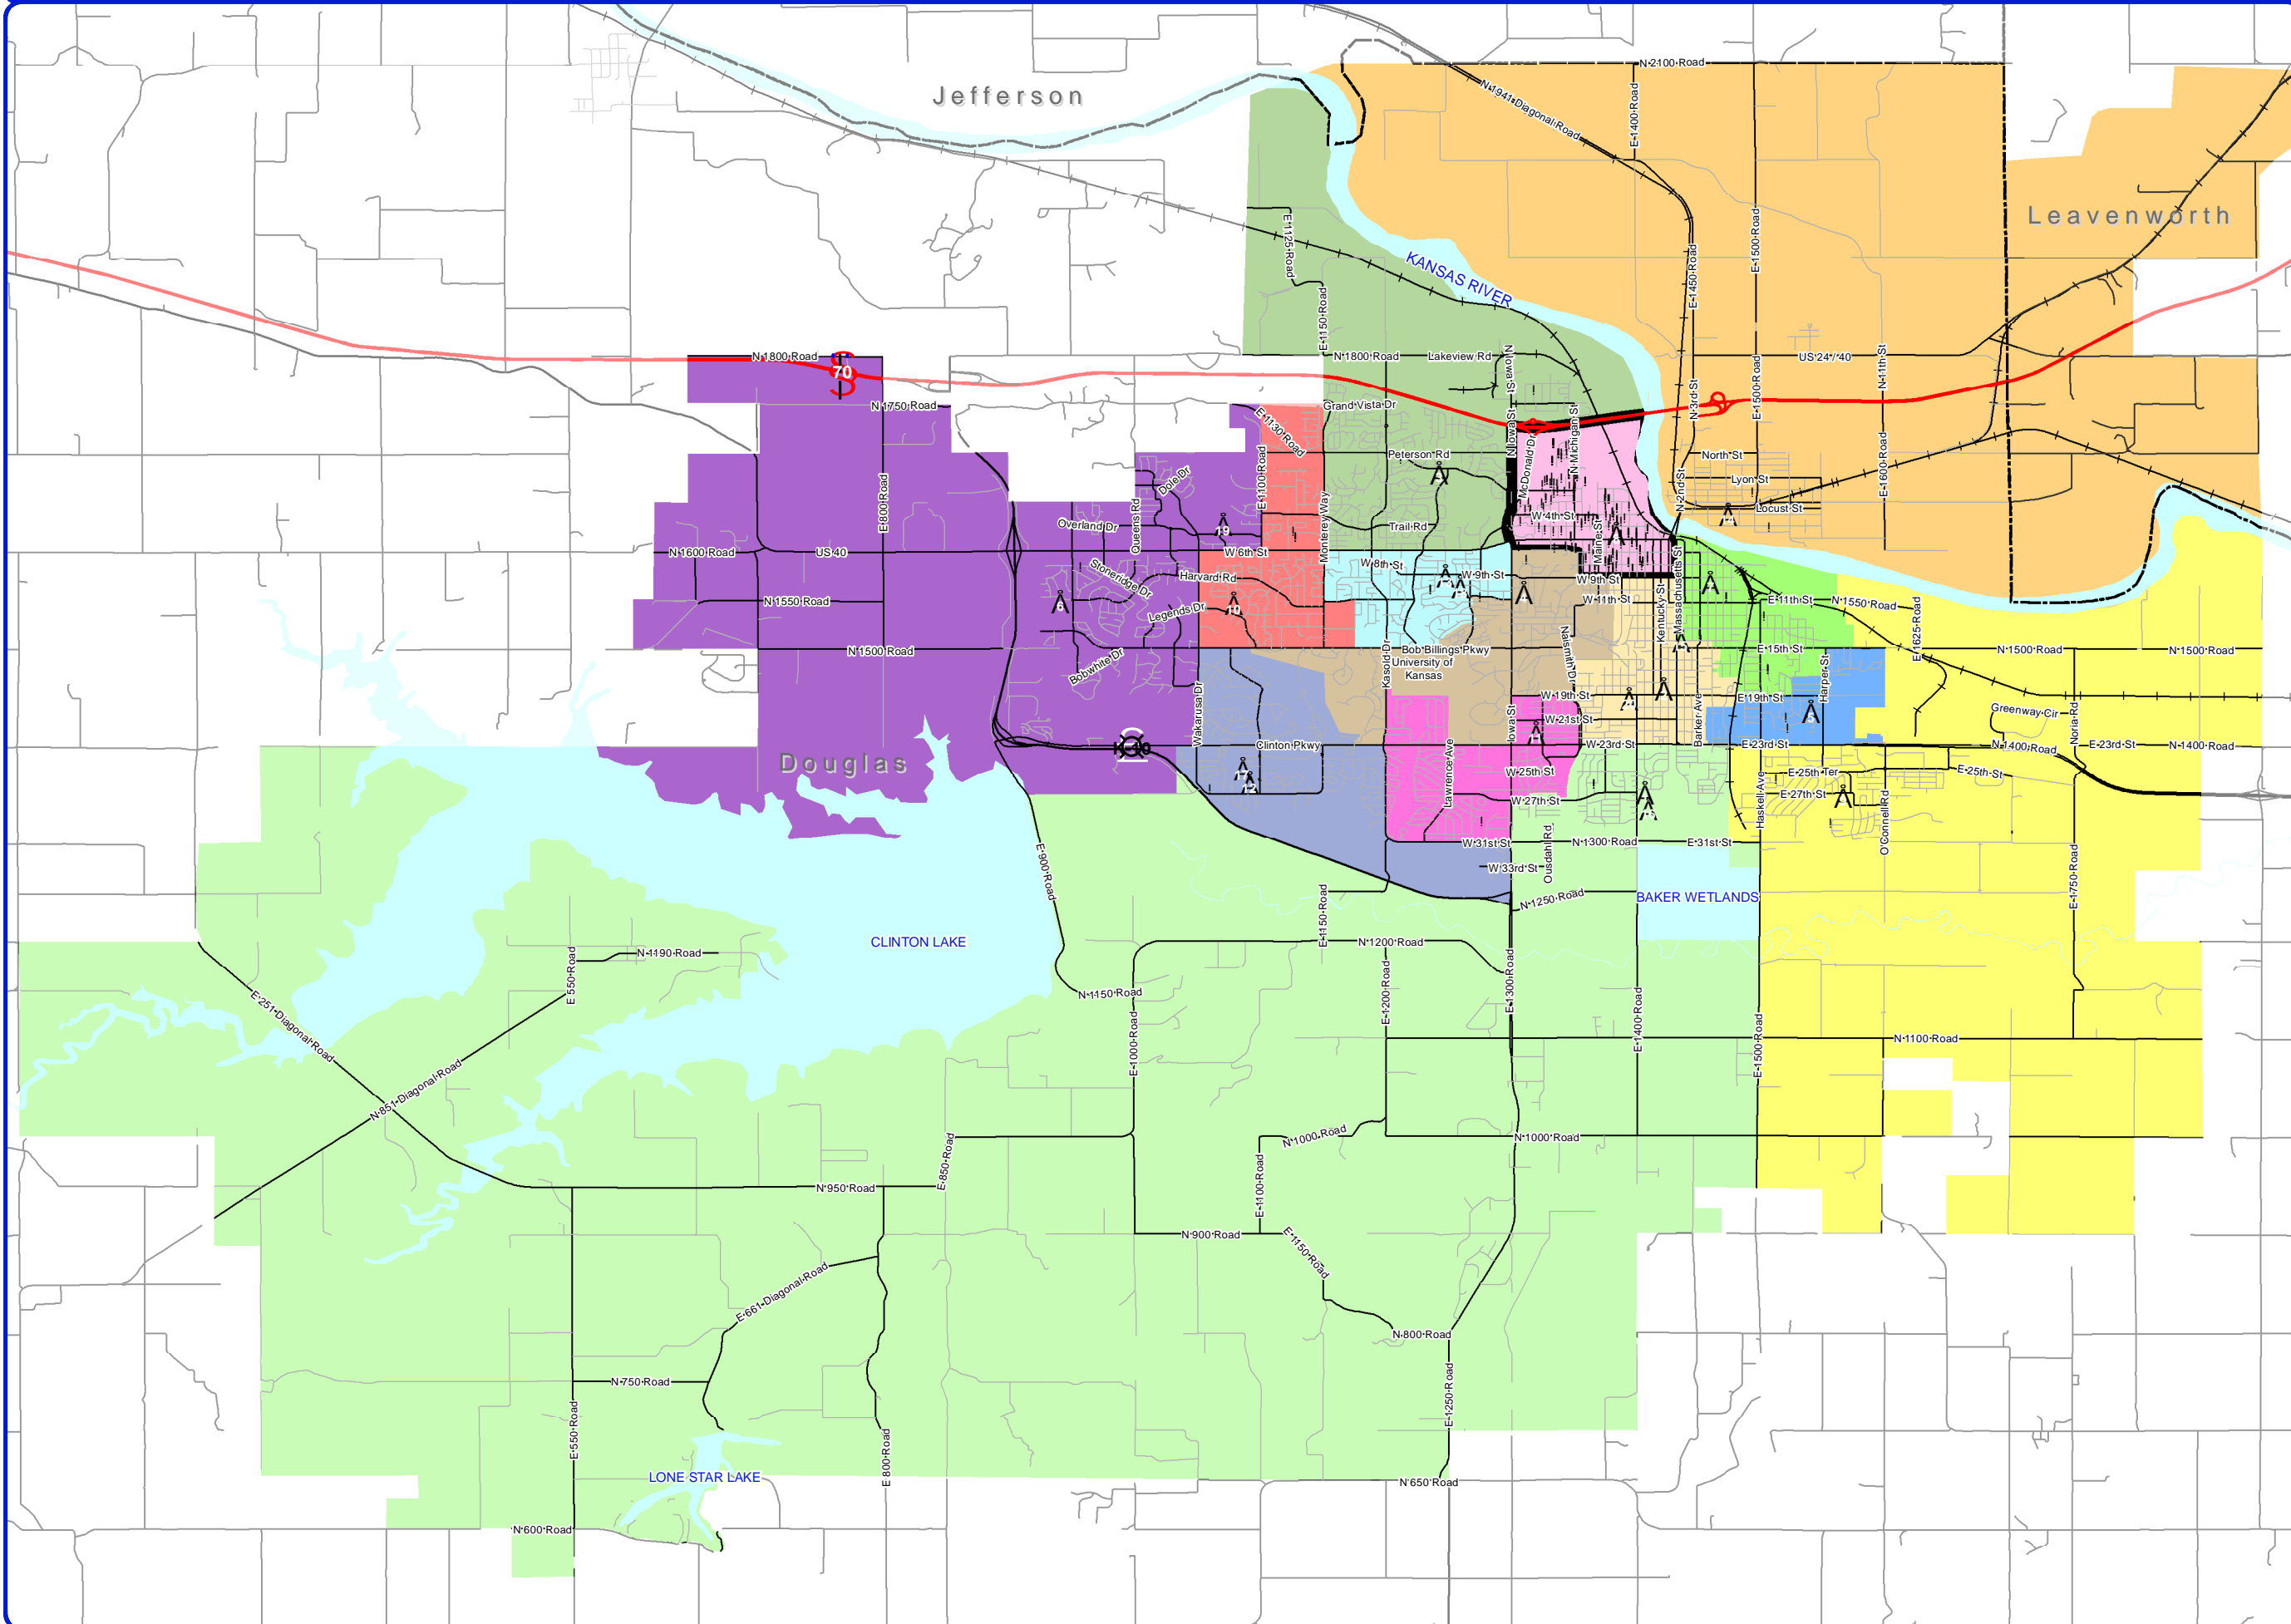

# Lawrence Public Schools - Students Attending Pinckney

### List of Schools

1. Broken Arrow Elementary School
2. Cordley Elementary School
3. Deerfield Elementary School
4. Hillcrest Elementary School
5. Kennedy Elementary School
6. Langston Hughes Elementary School
7. New York Elementary Schools
8. Pinckney Elementary School
9. Prairie Park Elementary School
10. Quail Run Elementary School
11. Schwegler Elementary School
12. Sunflower Elementary School
13. Sunset Hill Elementary School
14. Woodlawn Elementary School
15. Liberty Memorial Central Middle School
16. South Middle School
17. Southwest Middle School
18. West Middle School
19. Lawrence Free State High School
20. Lawrence High School

! Students  
 A Schools  
 [Dashed Line] County Boundary

Map data is from Lawrence Public Schools, City of Lawrence, Douglas County, USGS, IDOT, & ESRI. Map Created September 2011