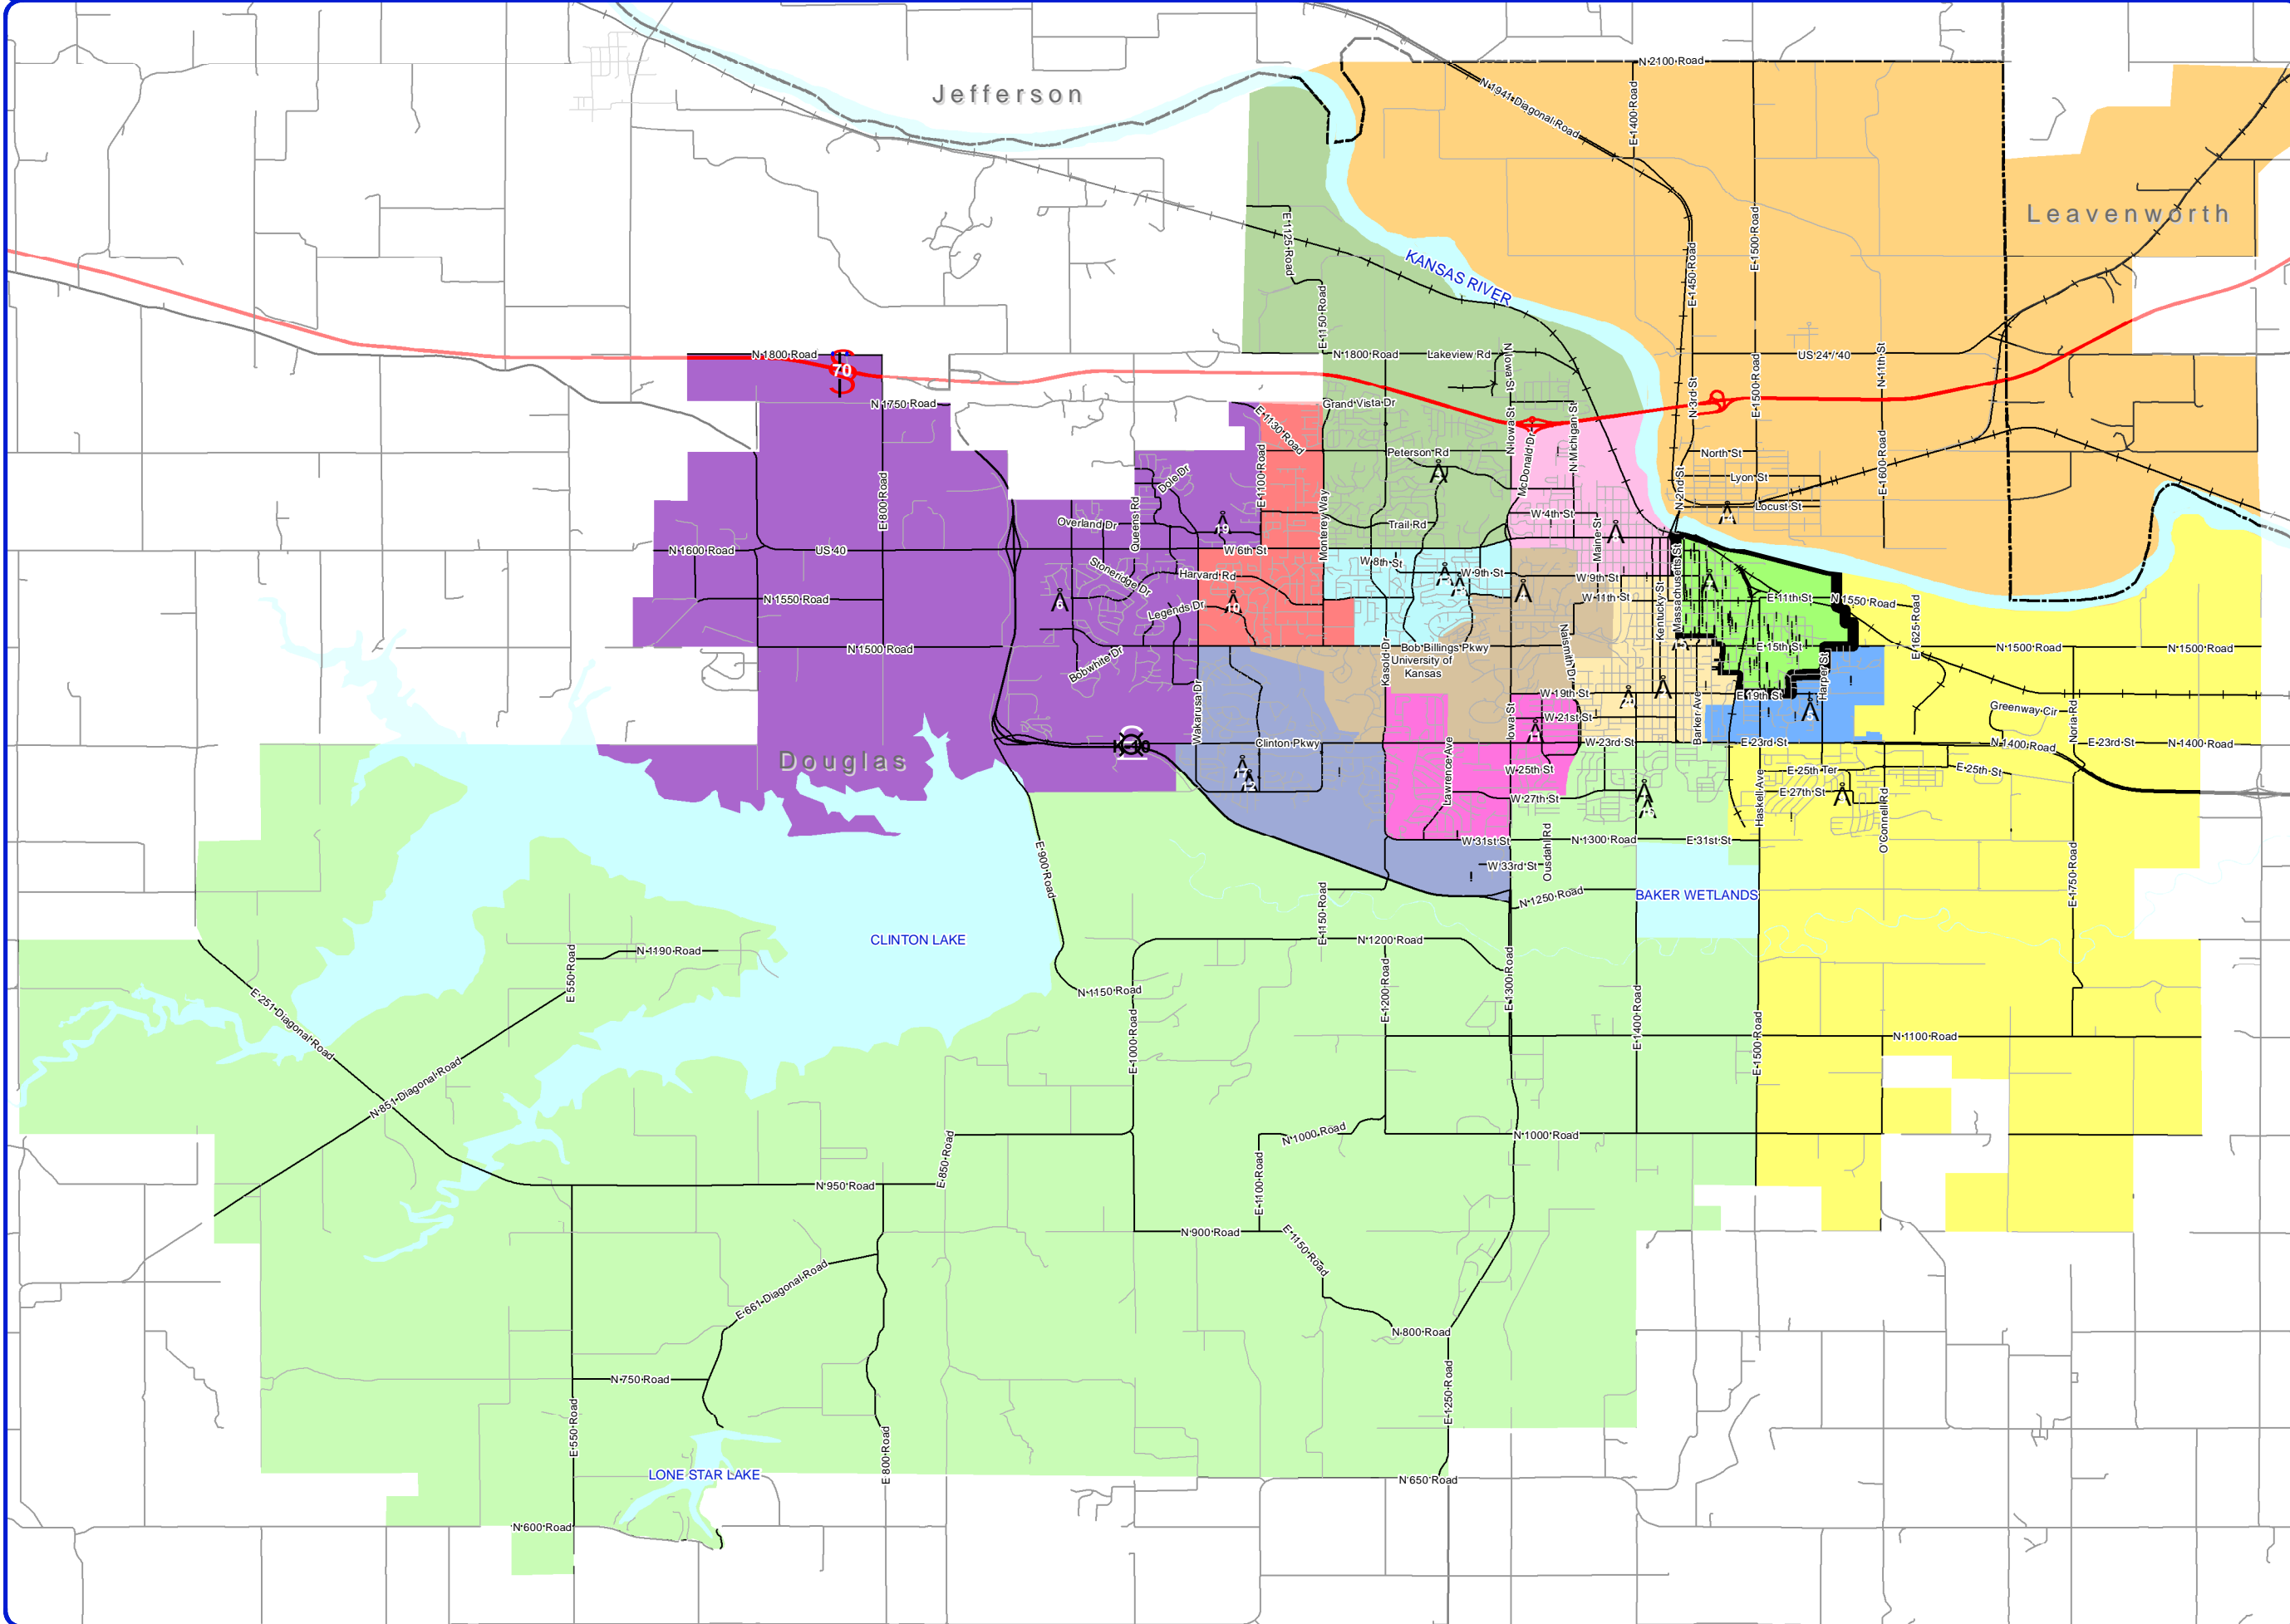

Lawrence Public Schools - Students Attending New York

- List of Schools**
1. Broken Arrow Elementary School
 2. Cordley Elementary School
 3. Deerfield Elementary School
 4. Hillcrest Elementary School
 5. Kennedy Elementary School
 6. Langston Hughes Elementary School
 7. New York Elementary Schools
 8. Pinckney Elementary School
 9. Prairie Park Elementary School
 10. Quail Run Elementary School
 11. Schwegler Elementary School
 12. Sunflower Elementary School
 13. Sunset Hill Elementary School
 14. Woodlawn Elementary School
 15. Liberty Memorial Central Middle School
 16. South Middle School
 17. Southwest Middle School
 18. West Middle School
 19. Lawrence Free State High School
 20. Lawrence High School

! Students
 A Schools
 County Boundary

Map data is from Lawrence Public Schools, City of Lawrence, Douglas County, USGS, IDOT, & ESRI. Map Created September 2011