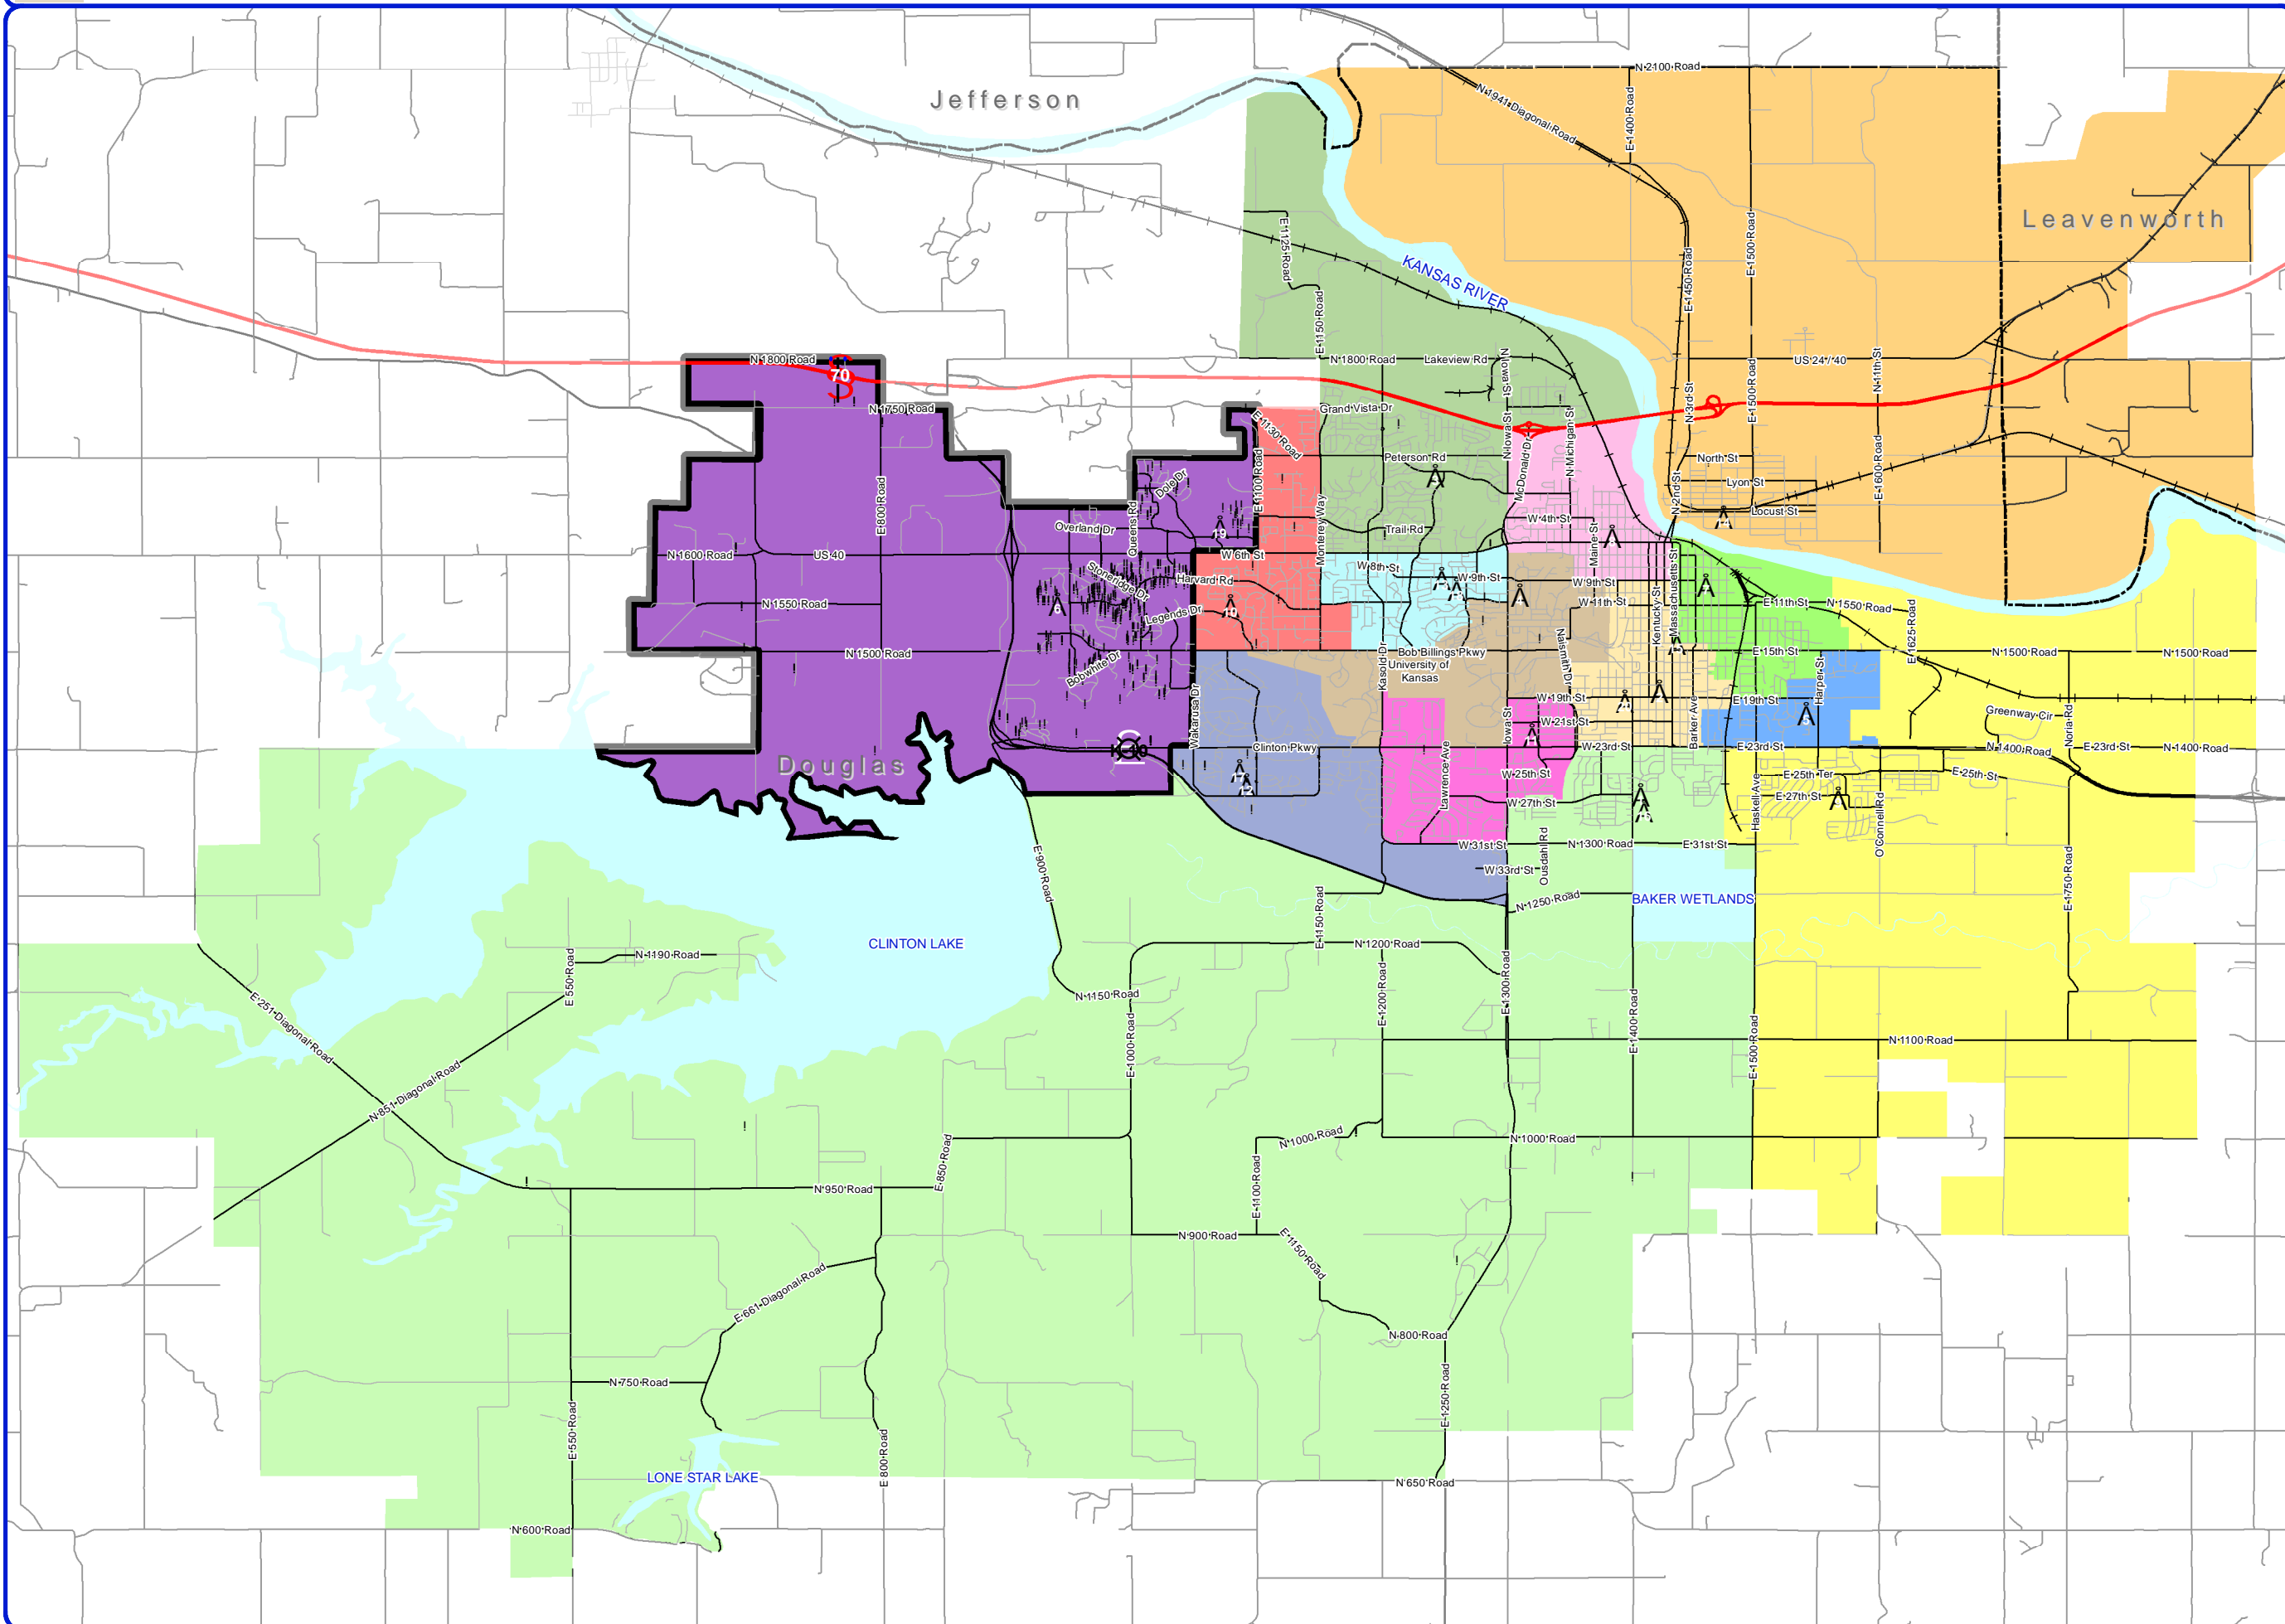

Lawrence Public Schools - Students Attending Langston Hughes

- List of Schools**
1. Broken Arrow Elementary School
 2. Cordley Elementary School
 3. Deerfield Elementary School
 4. Hillcrest Elementary School
 5. Kennedy Elementary School
 6. Langston Hughes Elementary School
 7. New York Elementary Schools
 8. Pinckney Elementary School
 9. Prairie Park Elementary School
 10. Quail Run Elementary School
 11. Schwegler Elementary School
 12. Sunflower Elementary School
 13. Sunset Hill Elementary School
 14. Woodlawn Elementary School
 15. Liberty Memorial Central Middle School
 16. South Middle School
 17. Southwest Middle School
 18. West Middle School
 19. Lawrence Free State High School
 20. Lawrence High School

! Students
 A Schools
 [Dashed Line] County Boundary

Map data is from Lawrence Public Schools, City of Lawrence, Douglas County, USGS, IDOT, & ESRI. Map Created September 2011