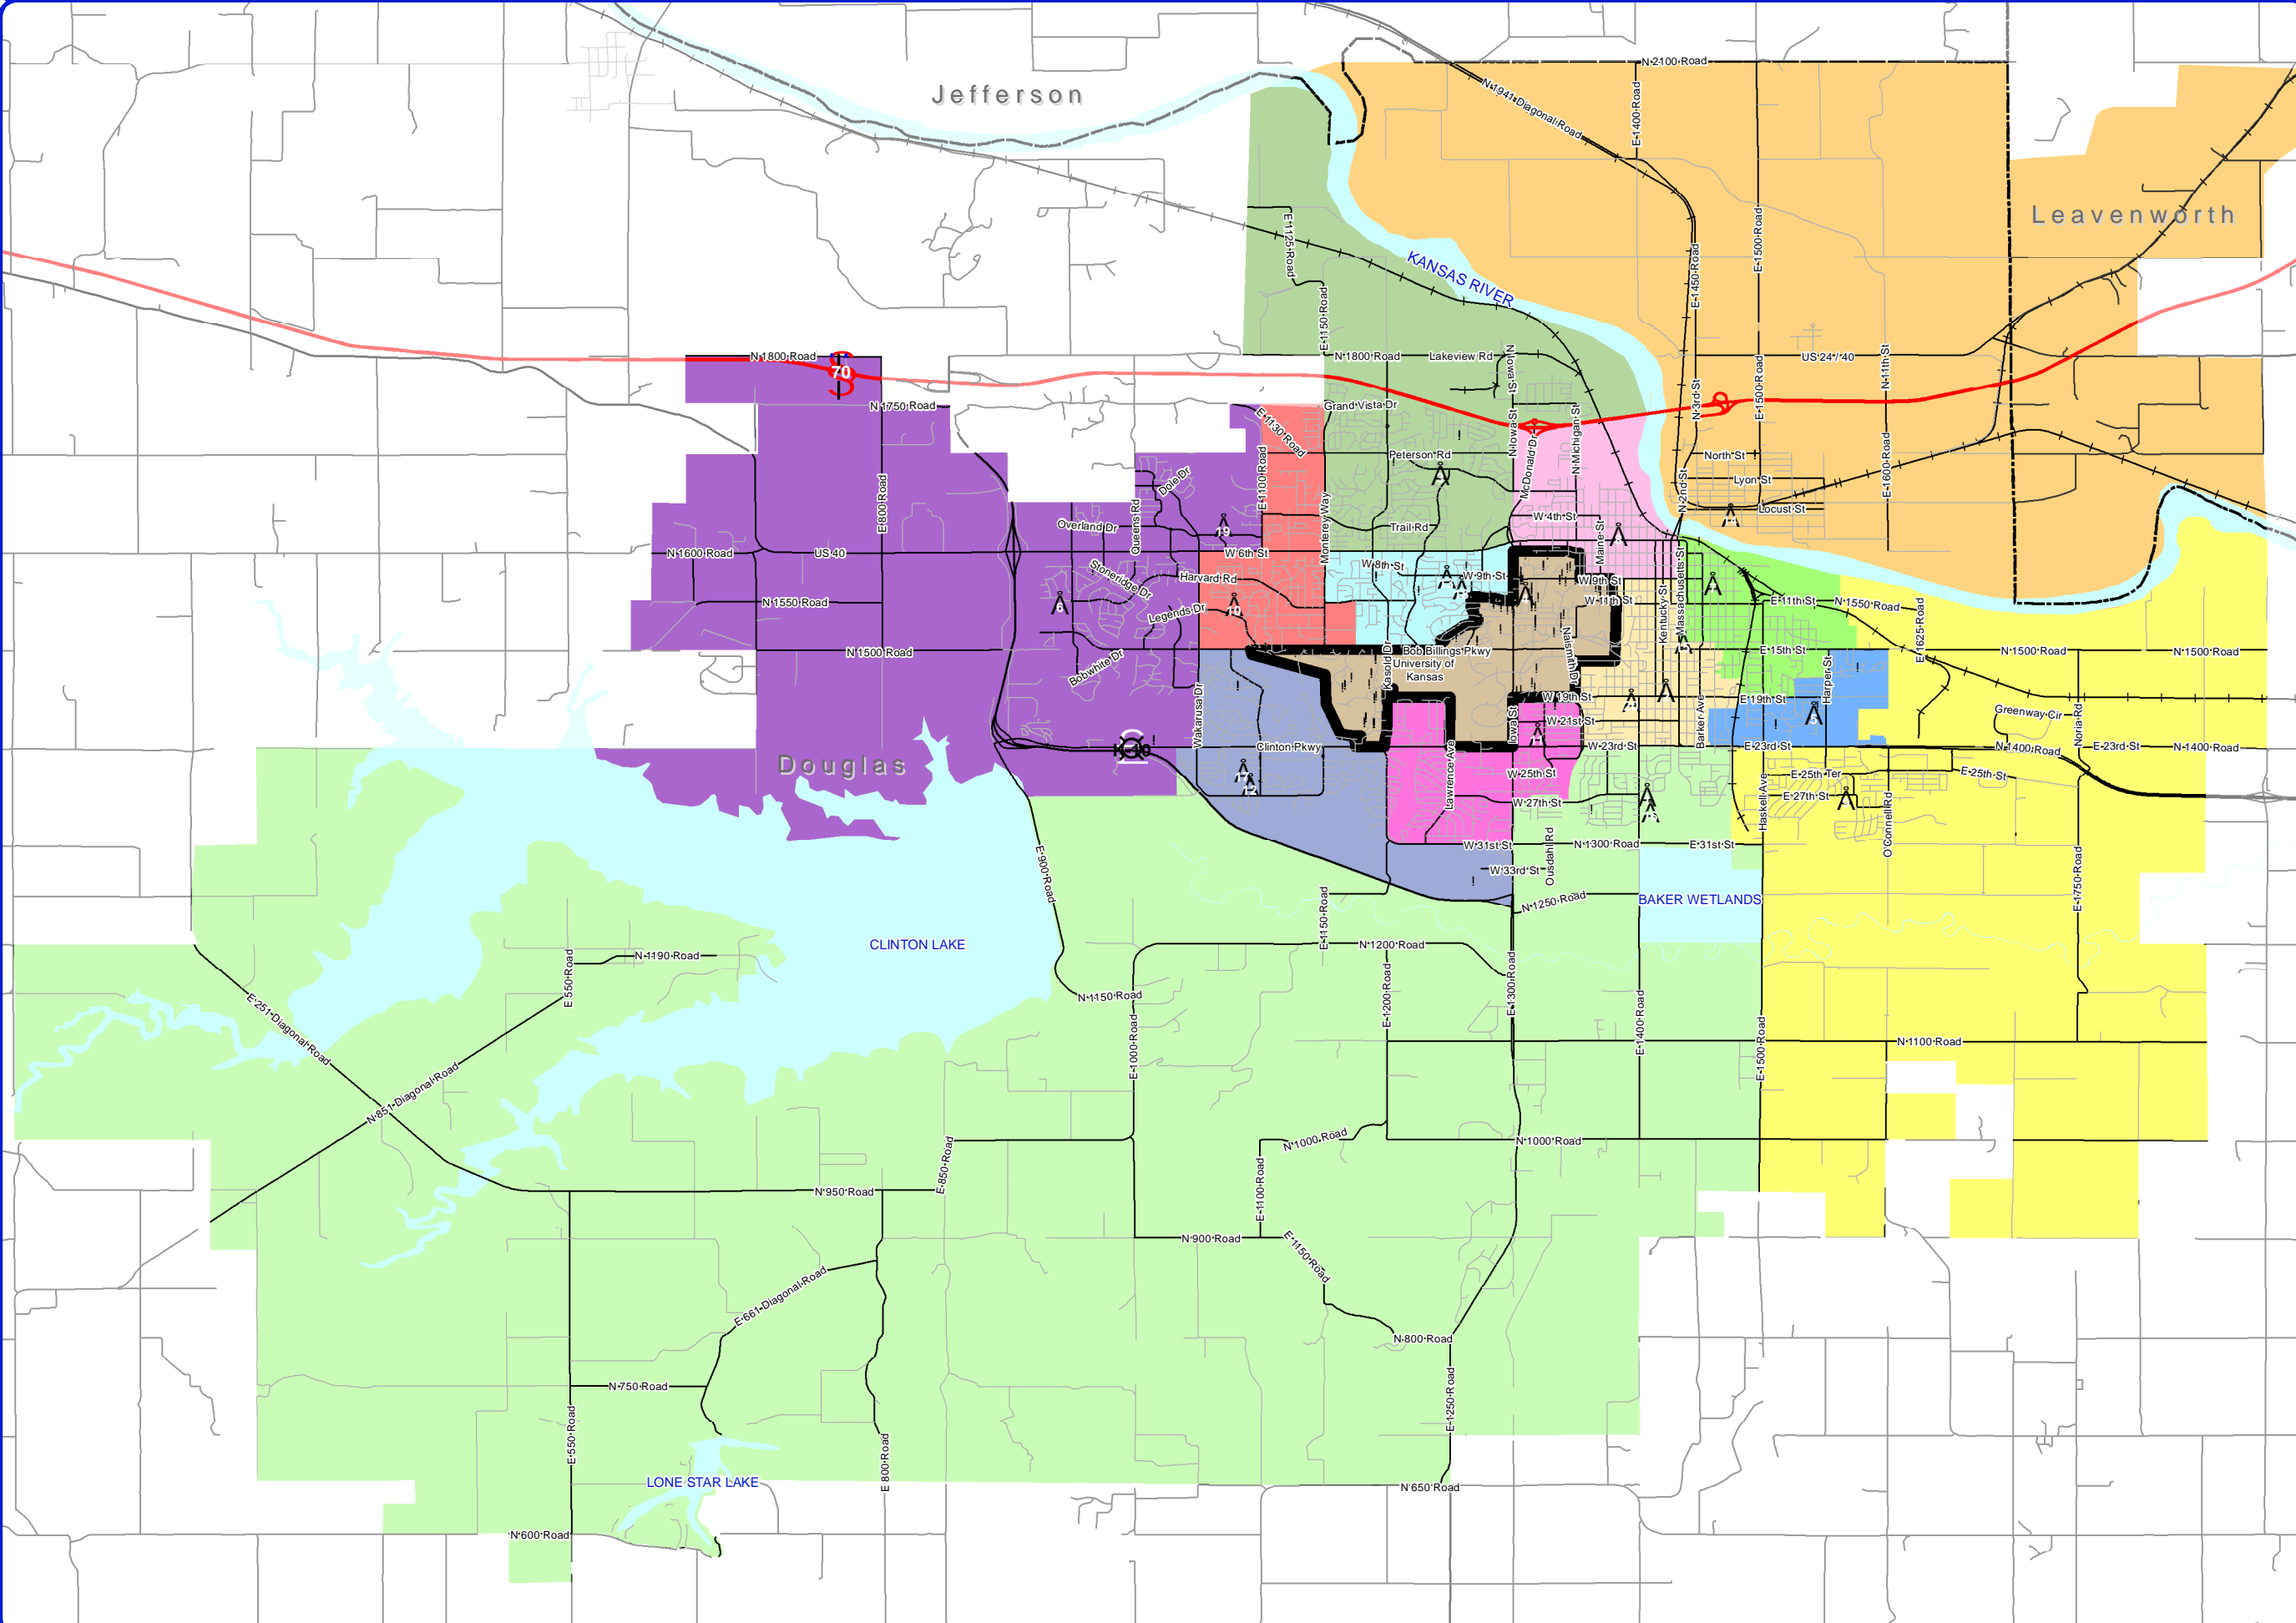

# Lawrence Public Schools - Students Attending Hillcrest

- List of Schools**
1. Broken Arrow Elementary School
  2. Cordley Elementary School
  3. Deerfield Elementary School
  4. Hillcrest Elementary School
  5. Kennedy Elementary School
  6. Langston Hughes Elementary School
  7. New York Elementary Schools
  8. Pinckney Elementary School
  9. Prairie Park Elementary School
  10. Quail Run Elementary School
  11. Schwegler Elementary School
  12. Sunflower Elementary School
  13. Sunset Hill Elementary School
  14. Woodlawn Elementary School
  15. Liberty Memorial Central Middle School
  16. South Middle School
  17. Southwest Middle School
  18. West Middle School
  19. Lawrence Free State High School
  20. Lawrence High School

! Students  
 Å Schools  
 [Dashed Line] County Boundary

Map data is from Lawrence Public Schools, City of Lawrence, Douglas County, USGS, IDOT, & ESRI. Map Created September 2011