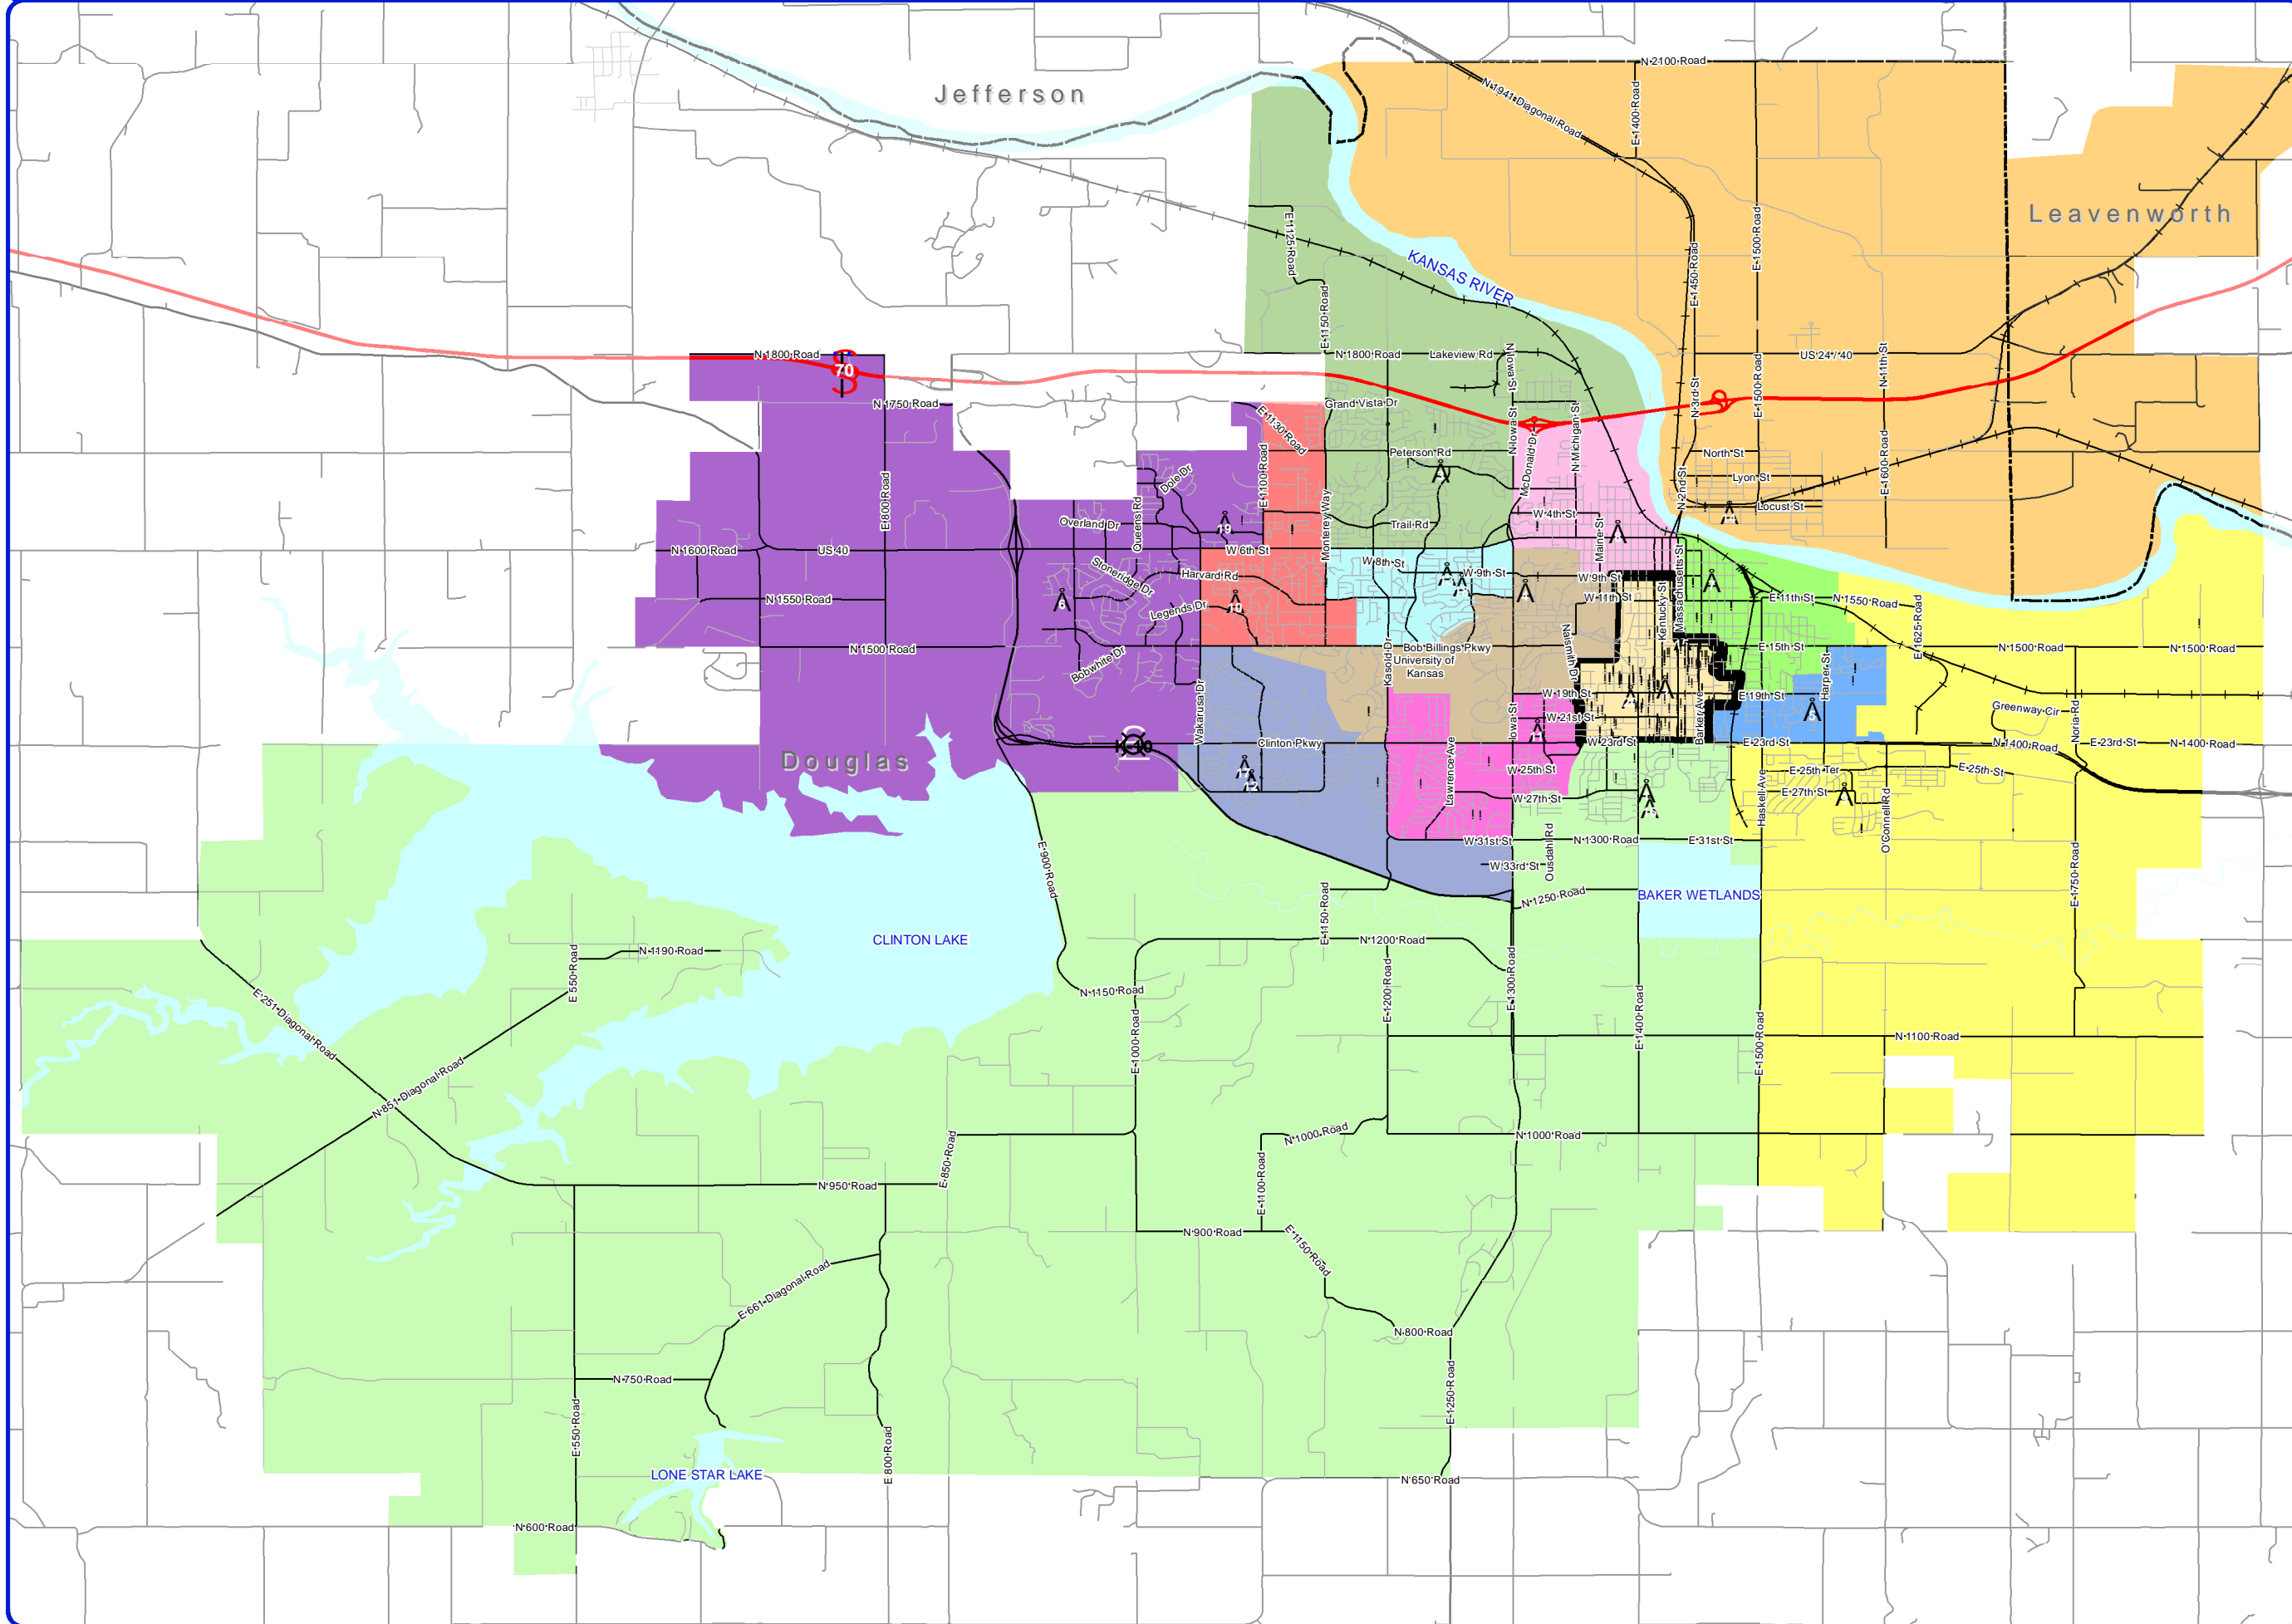

# Lawrence Public Schools - Students Attending Cordley

- List of Schools**
1. Broken Arrow Elementary School
  2. Cordley Elementary School
  3. Deerfield Elementary School
  4. Hillcrest Elementary School
  5. Kennedy Elementary School
  6. Langston Hughes Elementary School
  7. New York Elementary Schools
  8. Pinckney Elementary School
  9. Prairie Park Elementary School
  10. Quail Run Elementary School
  11. Schwegler Elementary School
  12. Sunflower Elementary School
  13. Sunset Hill Elementary School
  14. Woodlawn Elementary School
  15. Liberty Memorial Central Middle School
  16. South Middle School
  17. Southwest Middle School
  18. West Middle School
  19. Lawrence Free State High School
  20. Lawrence High School

! Students  
 A Schools  
 County Boundary

Map data is from Lawrence Public Schools, City of Lawrence, Douglas County, USGS, IDOT, & ESRI. Map Created September 2011