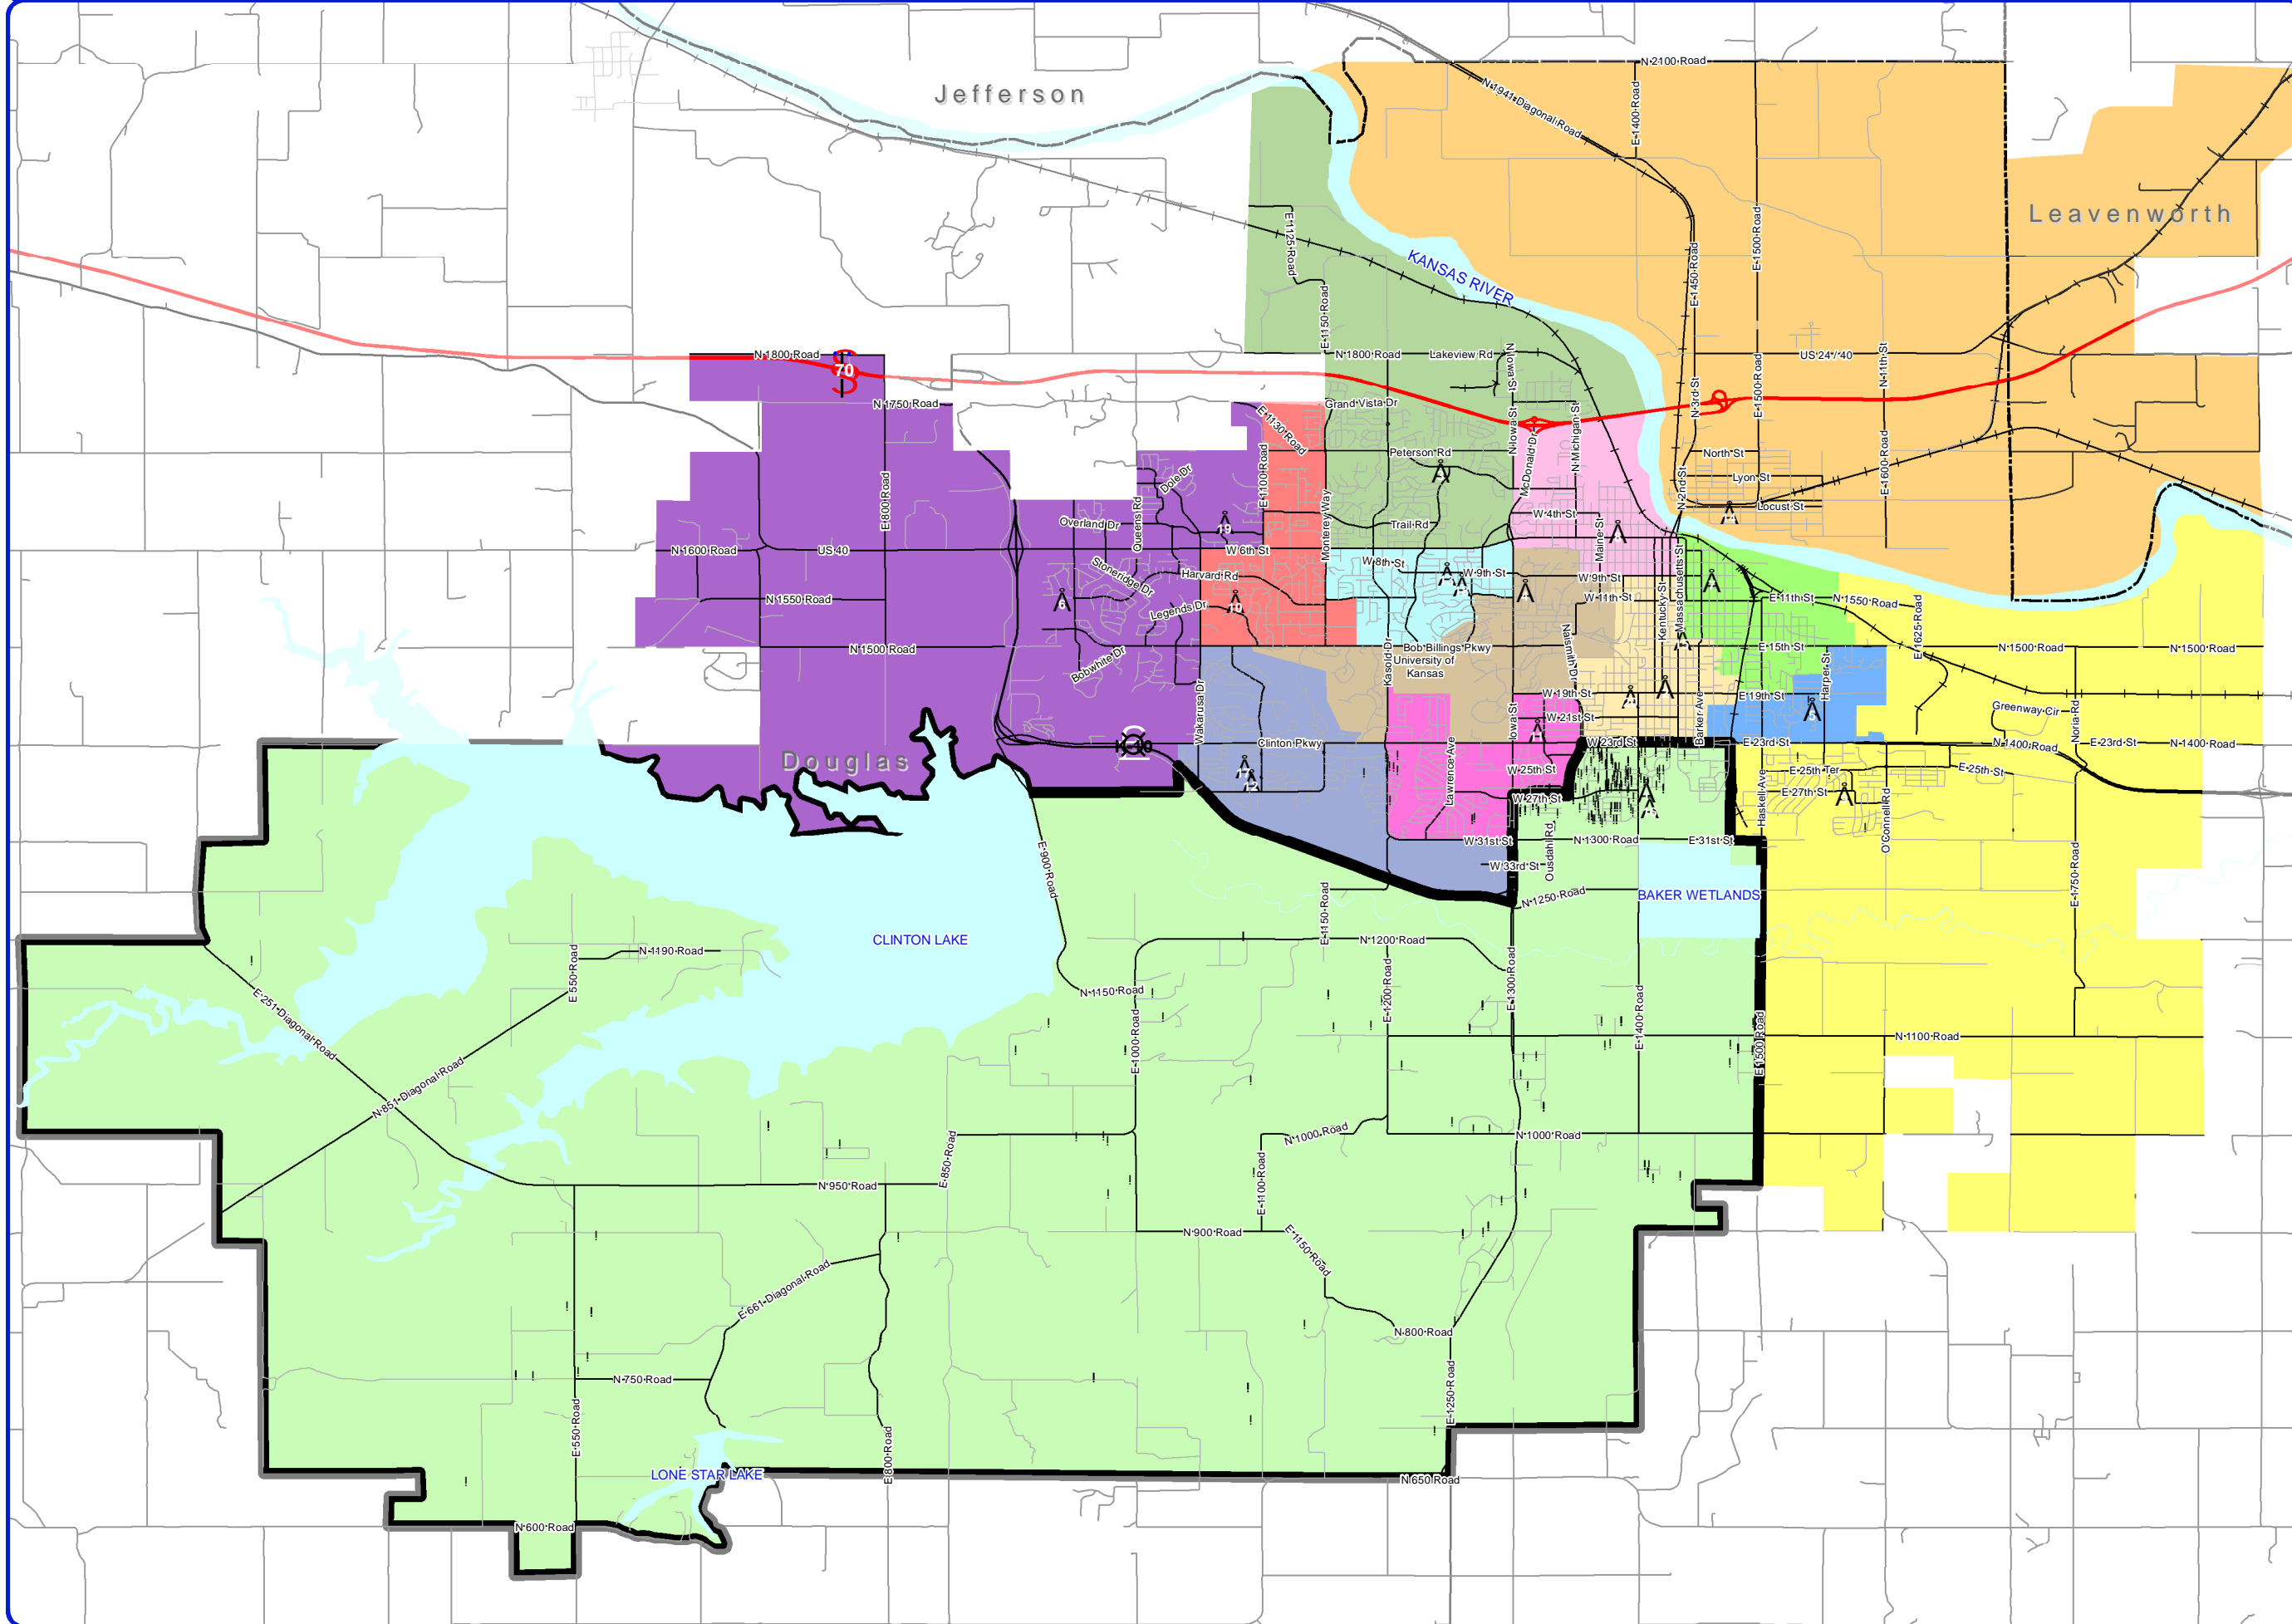

Lawrence Public Schools - Students Attending Broken Arrow

- List of Schools**
1. Broken Arrow Elementary School
 2. Cordley Elementary School
 3. Deerfield Elementary School
 4. Hillcrest Elementary School
 5. Kennedy Elementary School
 6. Langston Hughes Elementary School
 7. New York Elementary Schools
 8. Pinckney Elementary School
 9. Prairie Park Elementary School
 10. Quail Run Elementary School
 11. Schwegler Elementary School
 12. Sunflower Elementary School
 13. Sunset Hill Elementary School
 14. Woodlawn Elementary School
 15. Liberty Memorial Central Middle School
 16. South Middle School
 17. Southwest Middle School
 18. West Middle School
 19. Lawrence Free State High School
 20. Lawrence High School

! Students
 Å Schools
 [Dashed Line] County Boundary

Map data is from Lawrence Public Schools, City of Lawrence, Douglas County, USGS, IDOT, & ESRI. Map Created September 2011